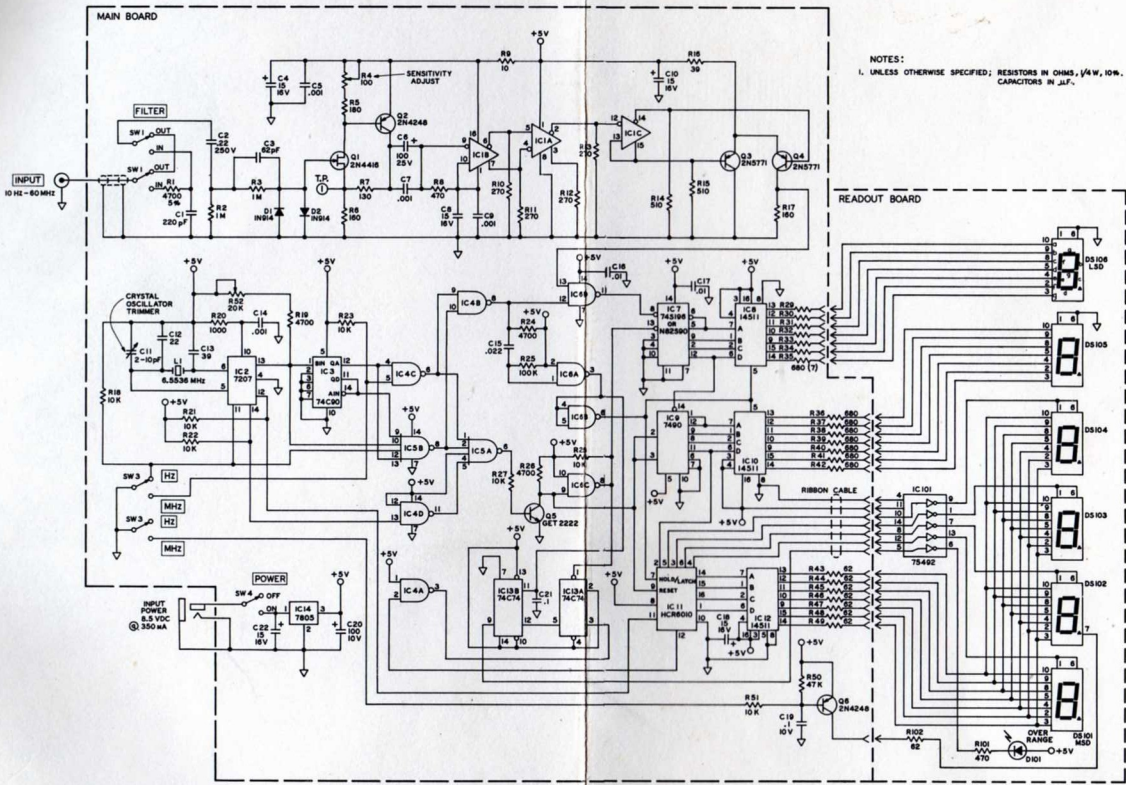

IN
OUT

RANGE:
10 Hz-60 MHz

WARNING:
SEE OPERATOR'S
MANUAL

INPUT

Schematic Diagram