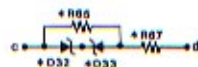

LED UNIT

Downloaded by

Amateur Radio Directory

MAIN UNIT

= AT500 ONLY

SENSOR UNIT

DET UNIT

A