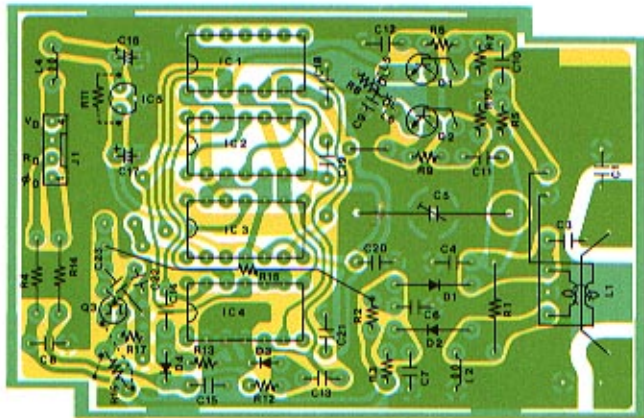

DET UNIT

A

B

C

2

1