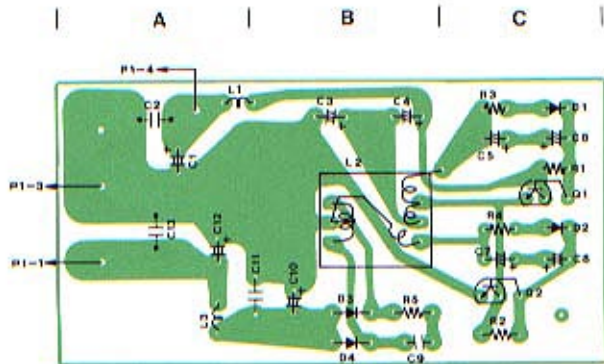

LED UNIT

Downloaded by

Amateur Radio Directory

MAIN UNIT

= AT500 ONLY

SENSOR UNIT

DET UNIT

A

B

C

2

1

DC - DC UNIT

Downloaded by □

Amateur Radio Directory

UNIT LAYOUT