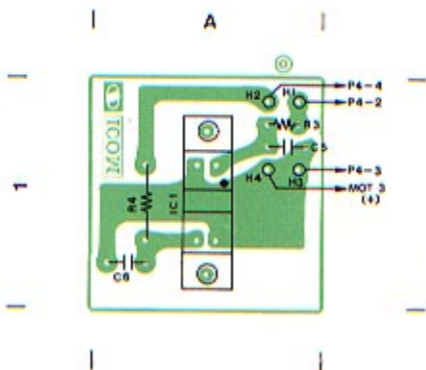

LED UNIT

Downloaded by

Amateur Radio Directory

MAIN UNIT

= AT500 ONLY

SENSOR UNIT

DET UNIT

A

B

C

2

1

DC - DC UNIT

Downloaded by □

Amateur Radio Directory

UNIT LAYOUT

LED UNIT

BAND SWITCH UNIT