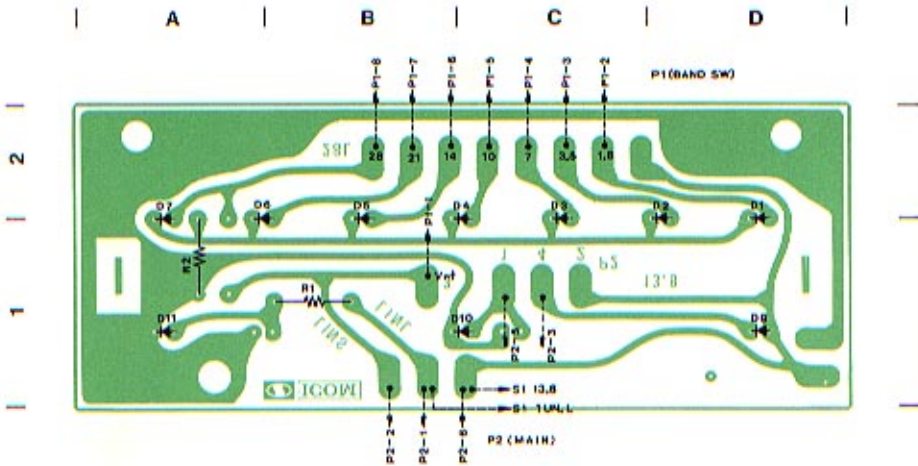

LED UNIT

Downloaded by

Amateur Radio Directory

MAIN UNIT

= AT500 ONLY

SENSOR UNIT

DET UNIT

A

Downloaded by

Amateur Radio Directory

IC-AT100

IC-AT500

DC-DC UNIT

MAIN UNIT

SENSOR UNIT

DET UNIT

LED UNIT

BAND SWITCH UNIT