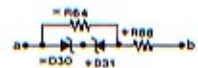

LED UNIT

Downloaded by

Amateur Radio Directory

MAIN UNIT

= AT500 ONLY

SENSOR UNIT

DET UNIT

A