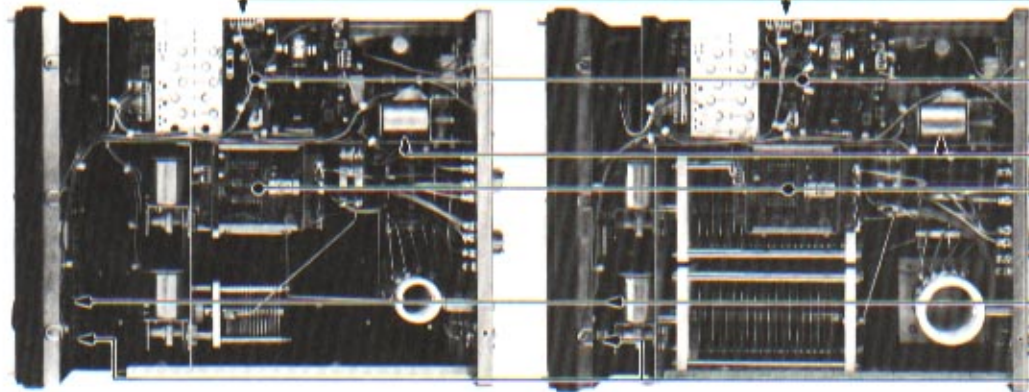

UNIT LAYOUT

Downloaded by ☐
☐
Amateur Radio Directory

IC-AT100

IC-AT500

DC-DC UNIT

MAIN UNIT

SENSOR UNIT

DET UNIT

LED UNIT

BAND SWITCH UNIT