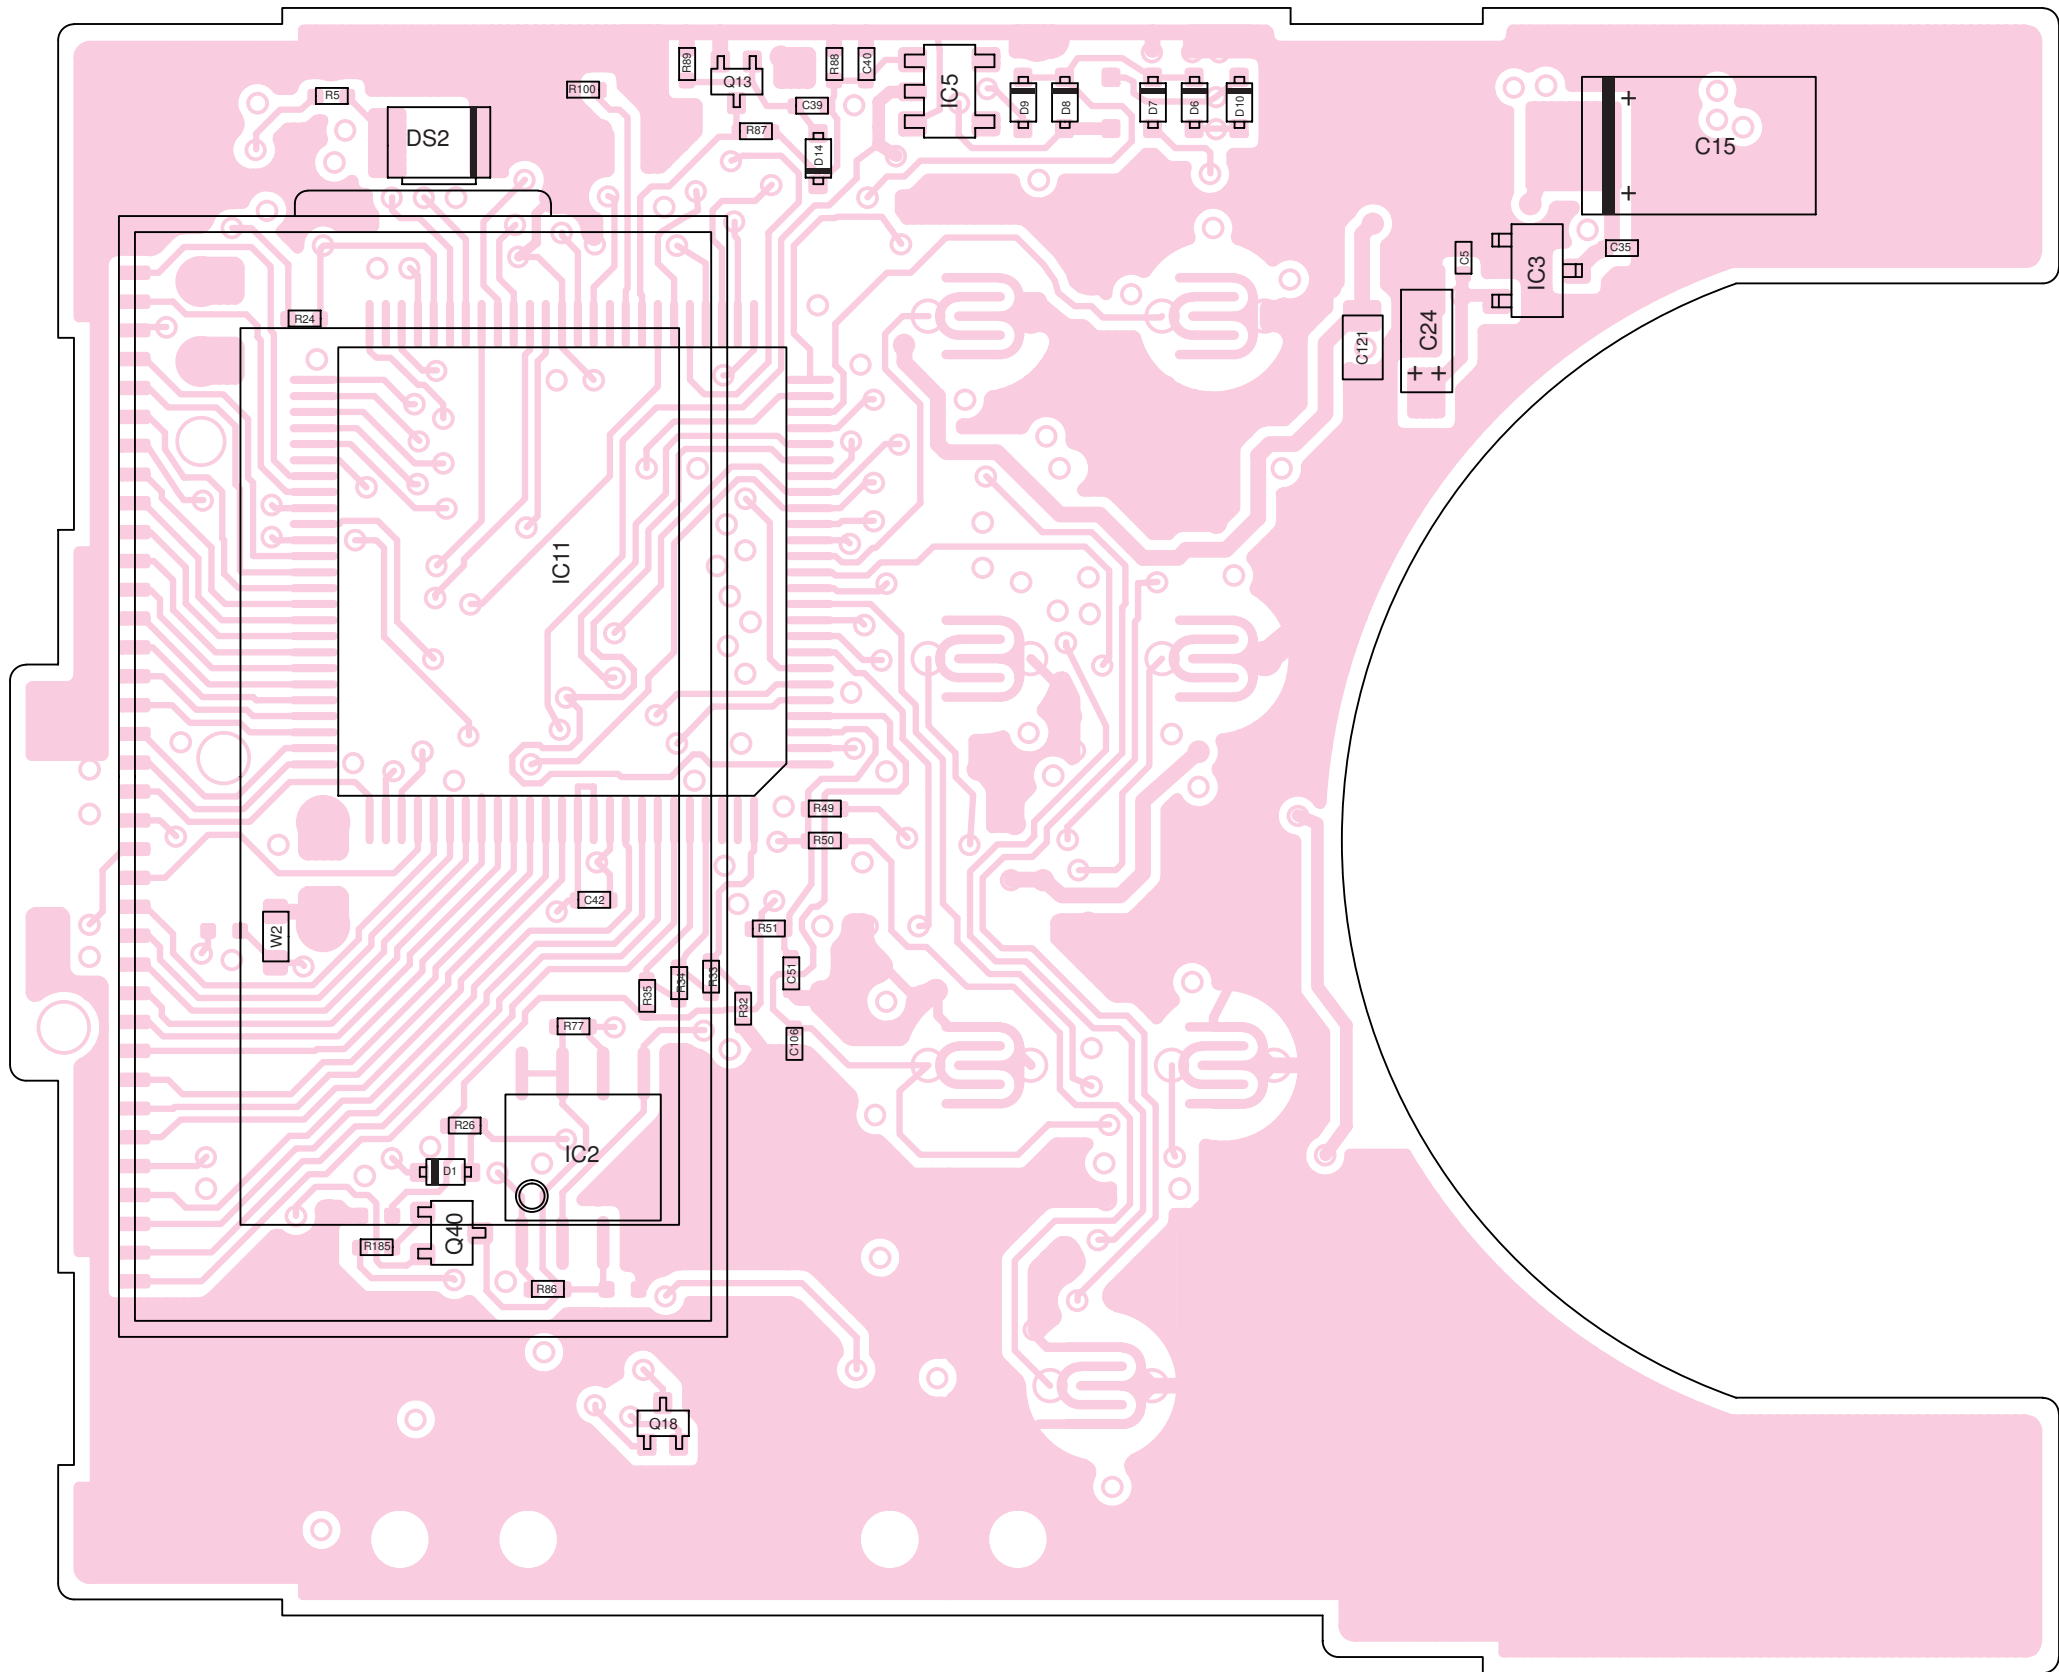

9 - 1 LOGIC UNIT
• TOP VIEW

Downloaded by ☐
Amateur Radio Directory