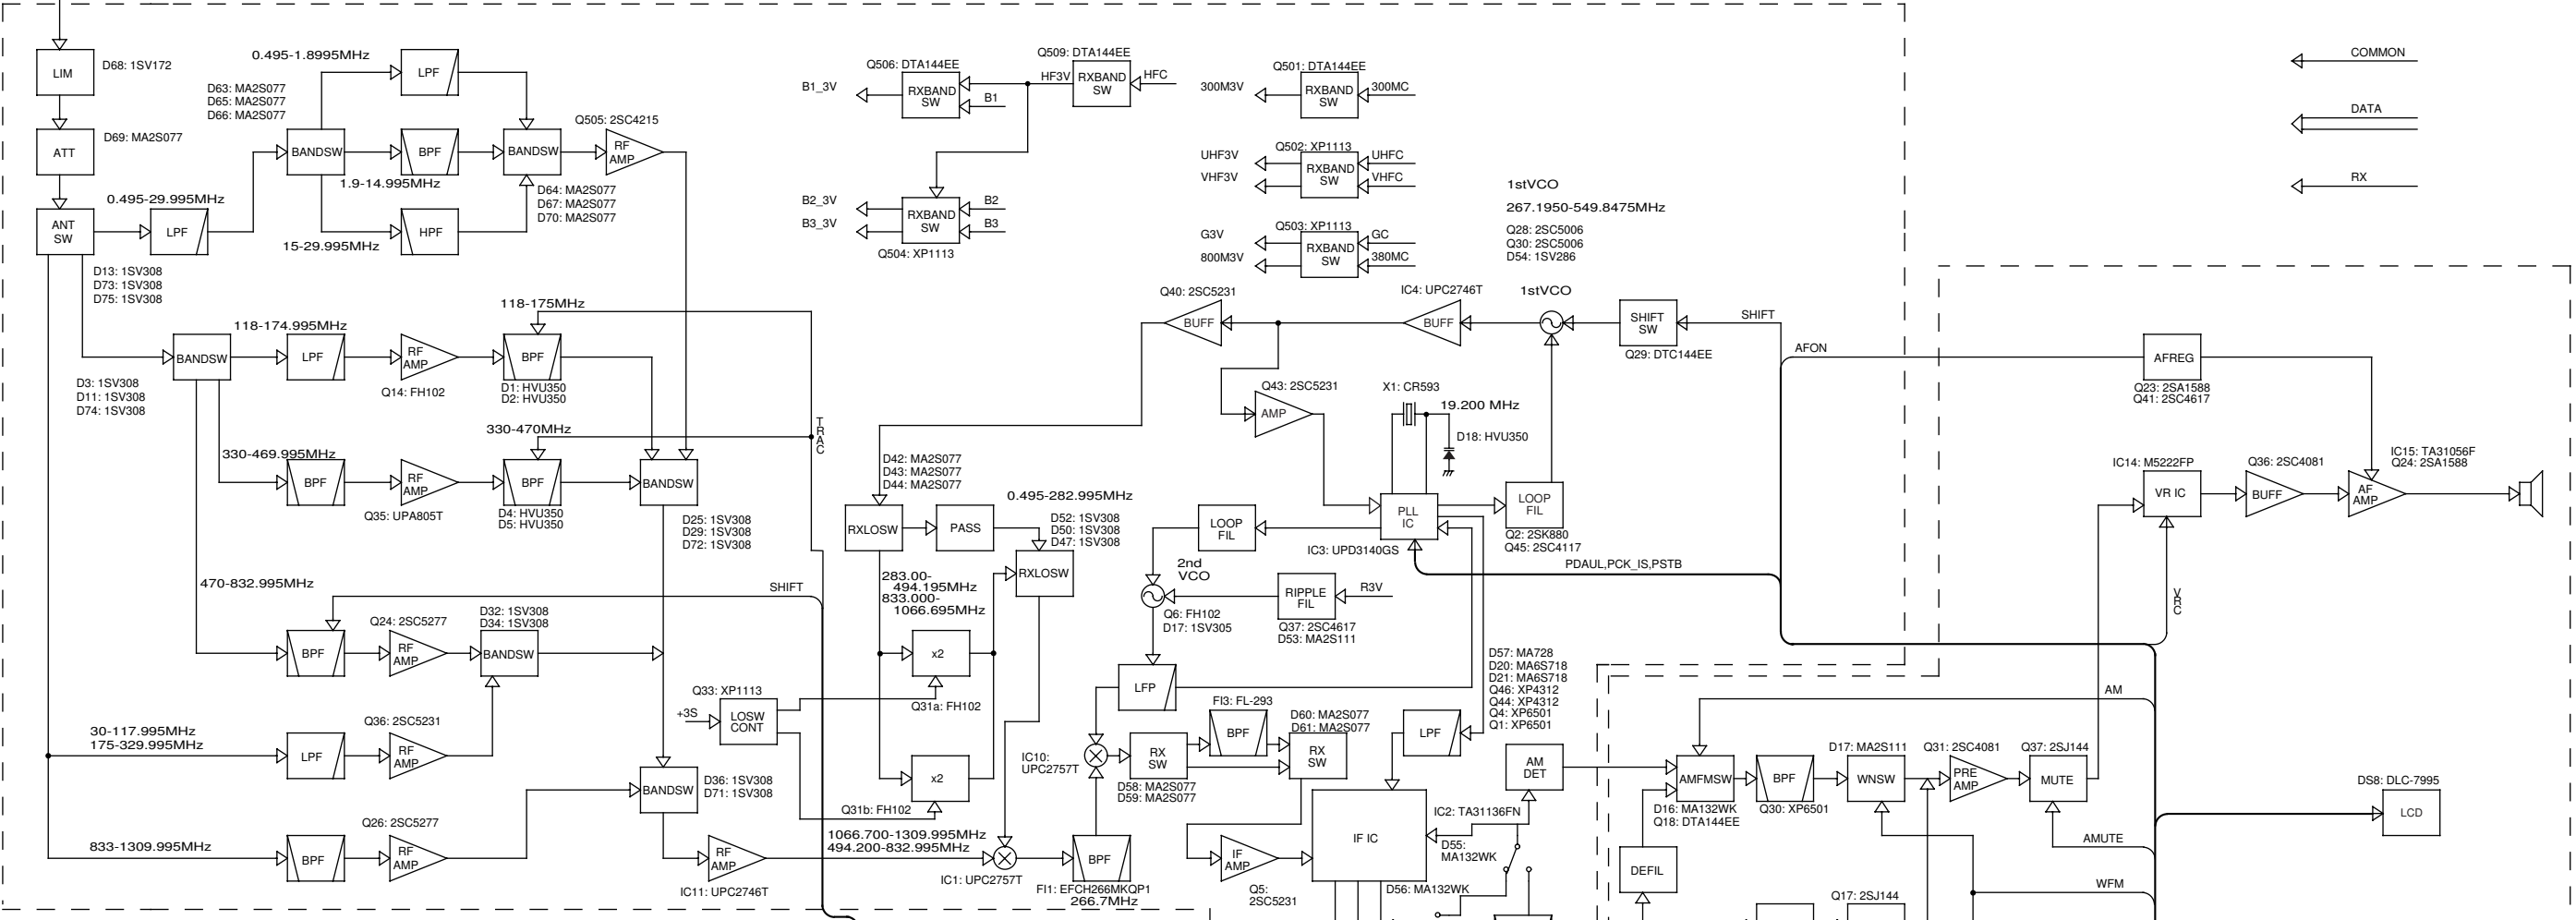

RF UNIT

LOGIC UNIT

Downloaded by
Amateur Radio Directory

- D6: MA2S111
- D7: MA2S111
- D8: MA2S111
- D9: MA2S111
- D10: MA2S111
- D12: MA2S111
- D13: MA2S111
- Q11a: XP4213

Downloaded by
 Amateur Radio Directory