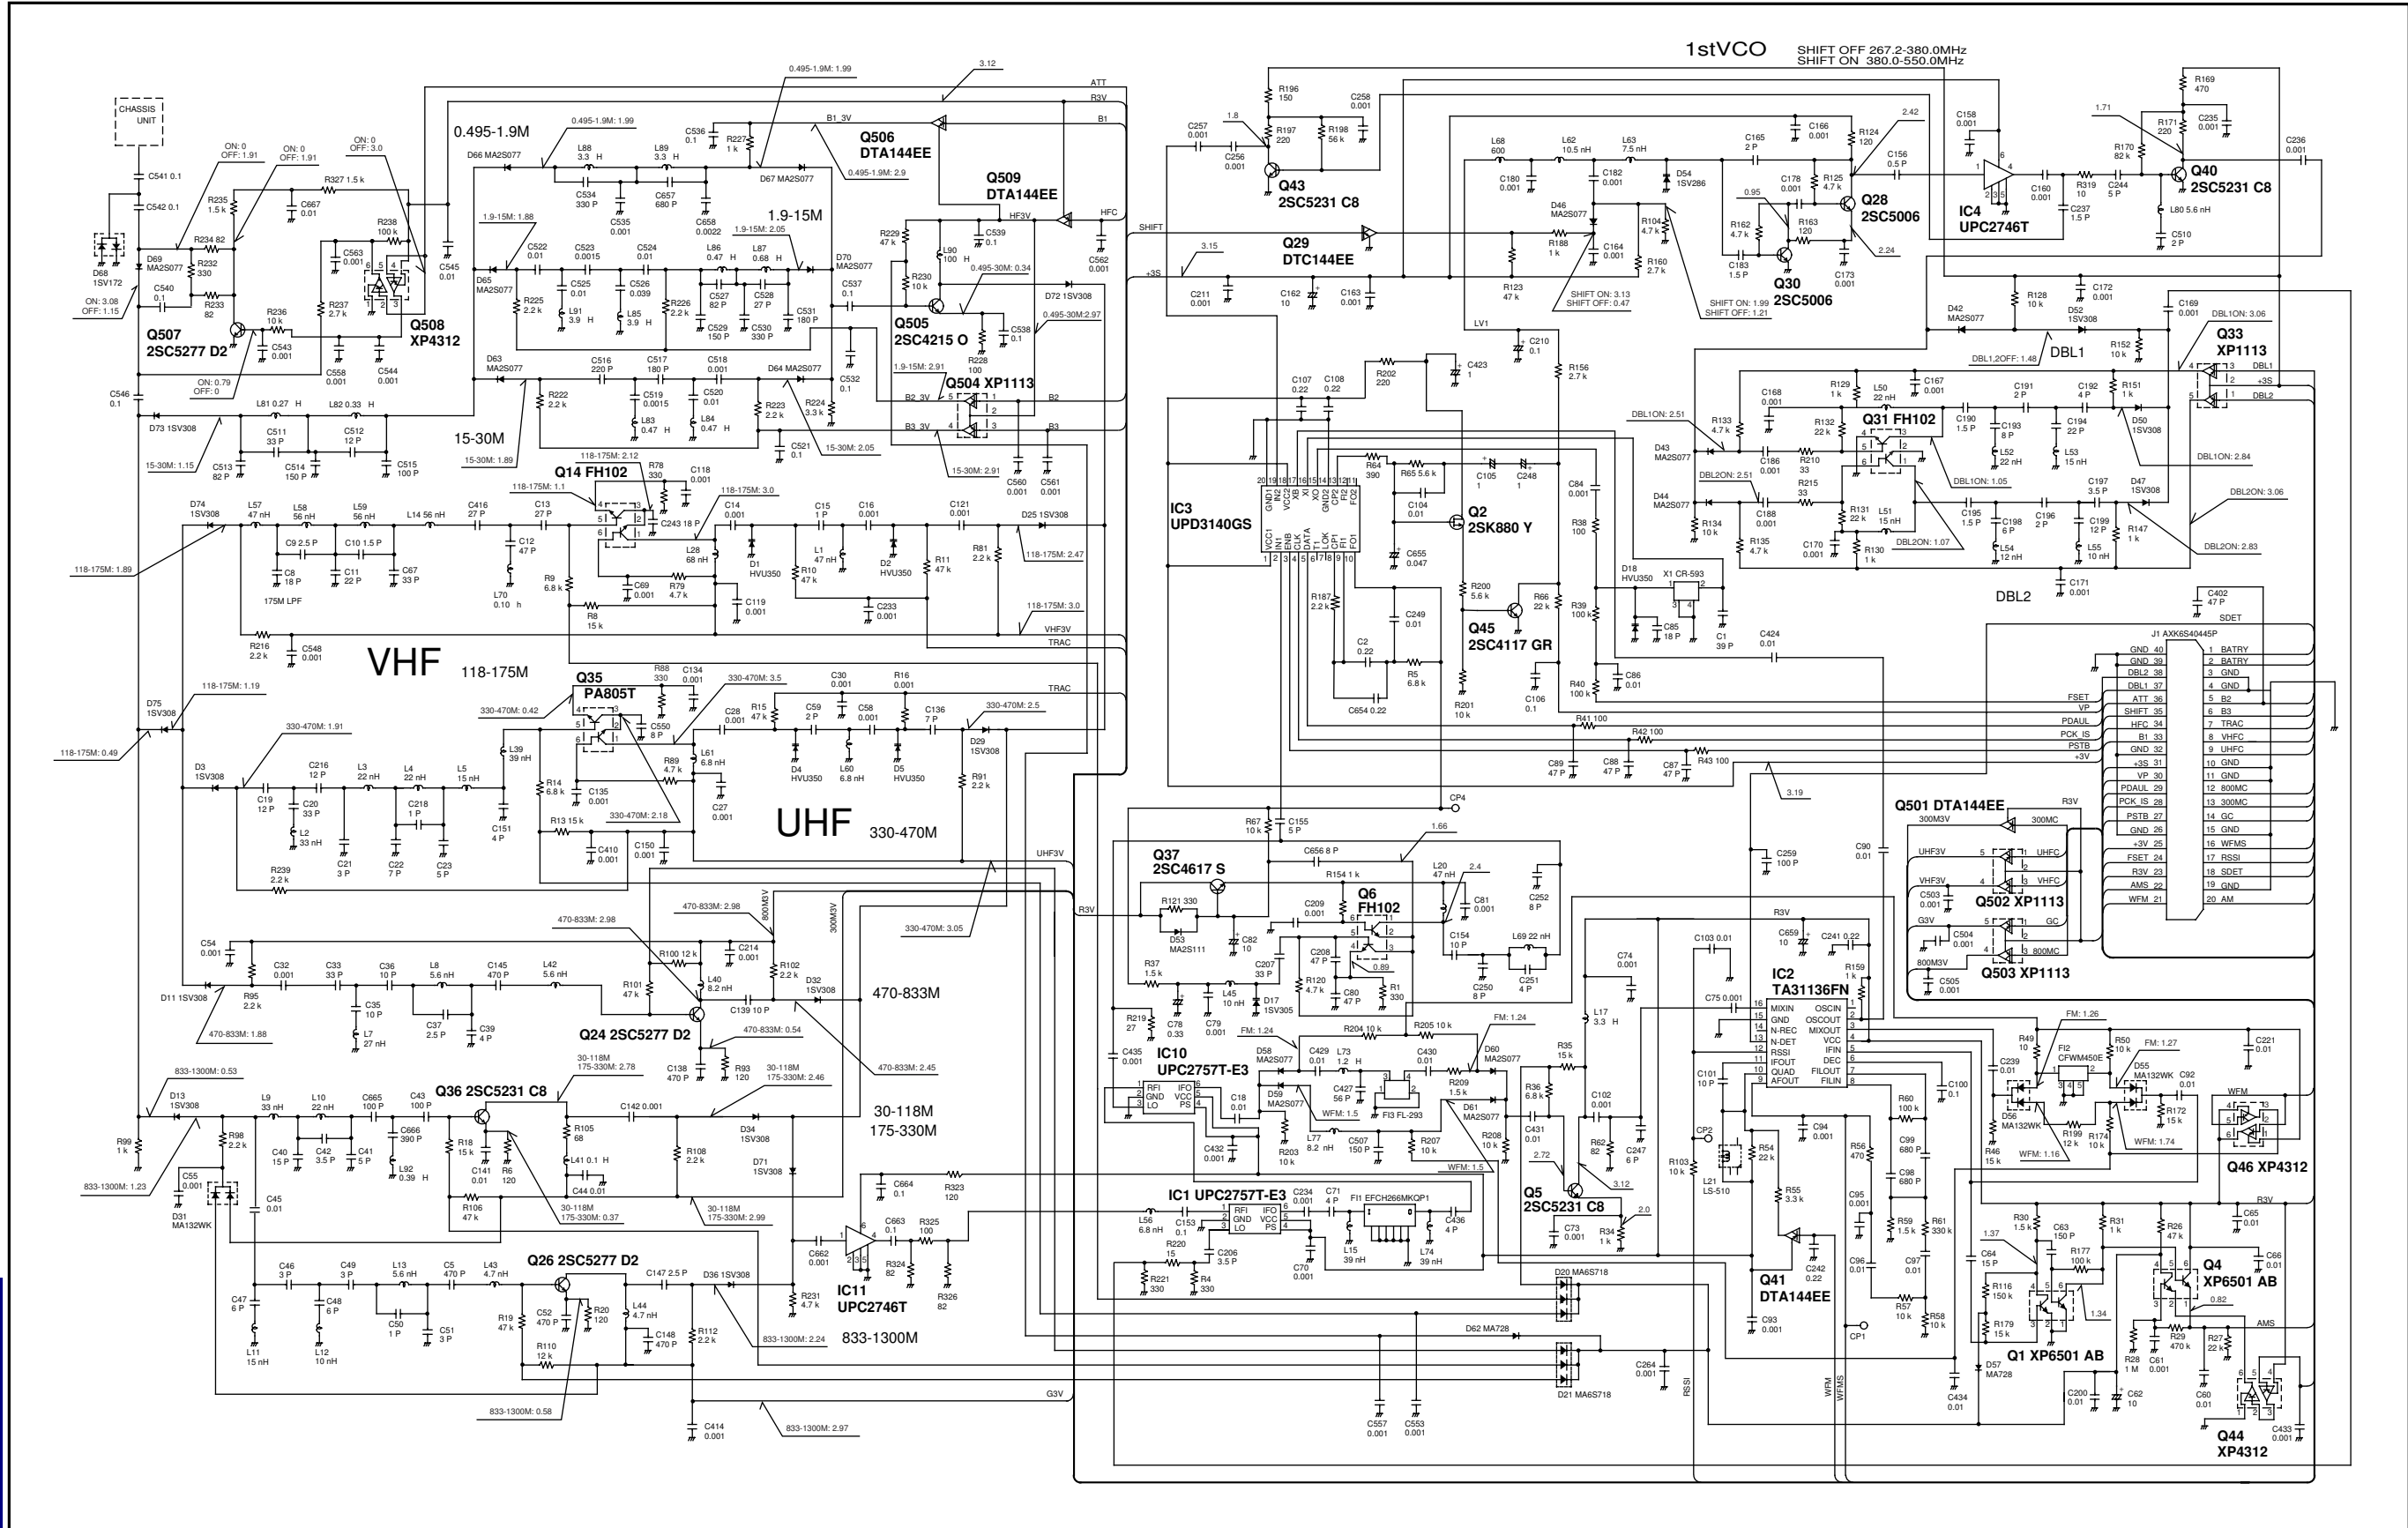

RF UNIT

LOGIC UNIT

Downloaded by
Amateur Radio Directory

- D6: MA2S111
- D7: MA2S111
- D8: MA2S111
- D9: MA2S111
- D10: MA2S111
- D12: MA2S111
- D13: MA2S111
- Q11a: XP4213

Downloaded by
 Amateur Radio Directory