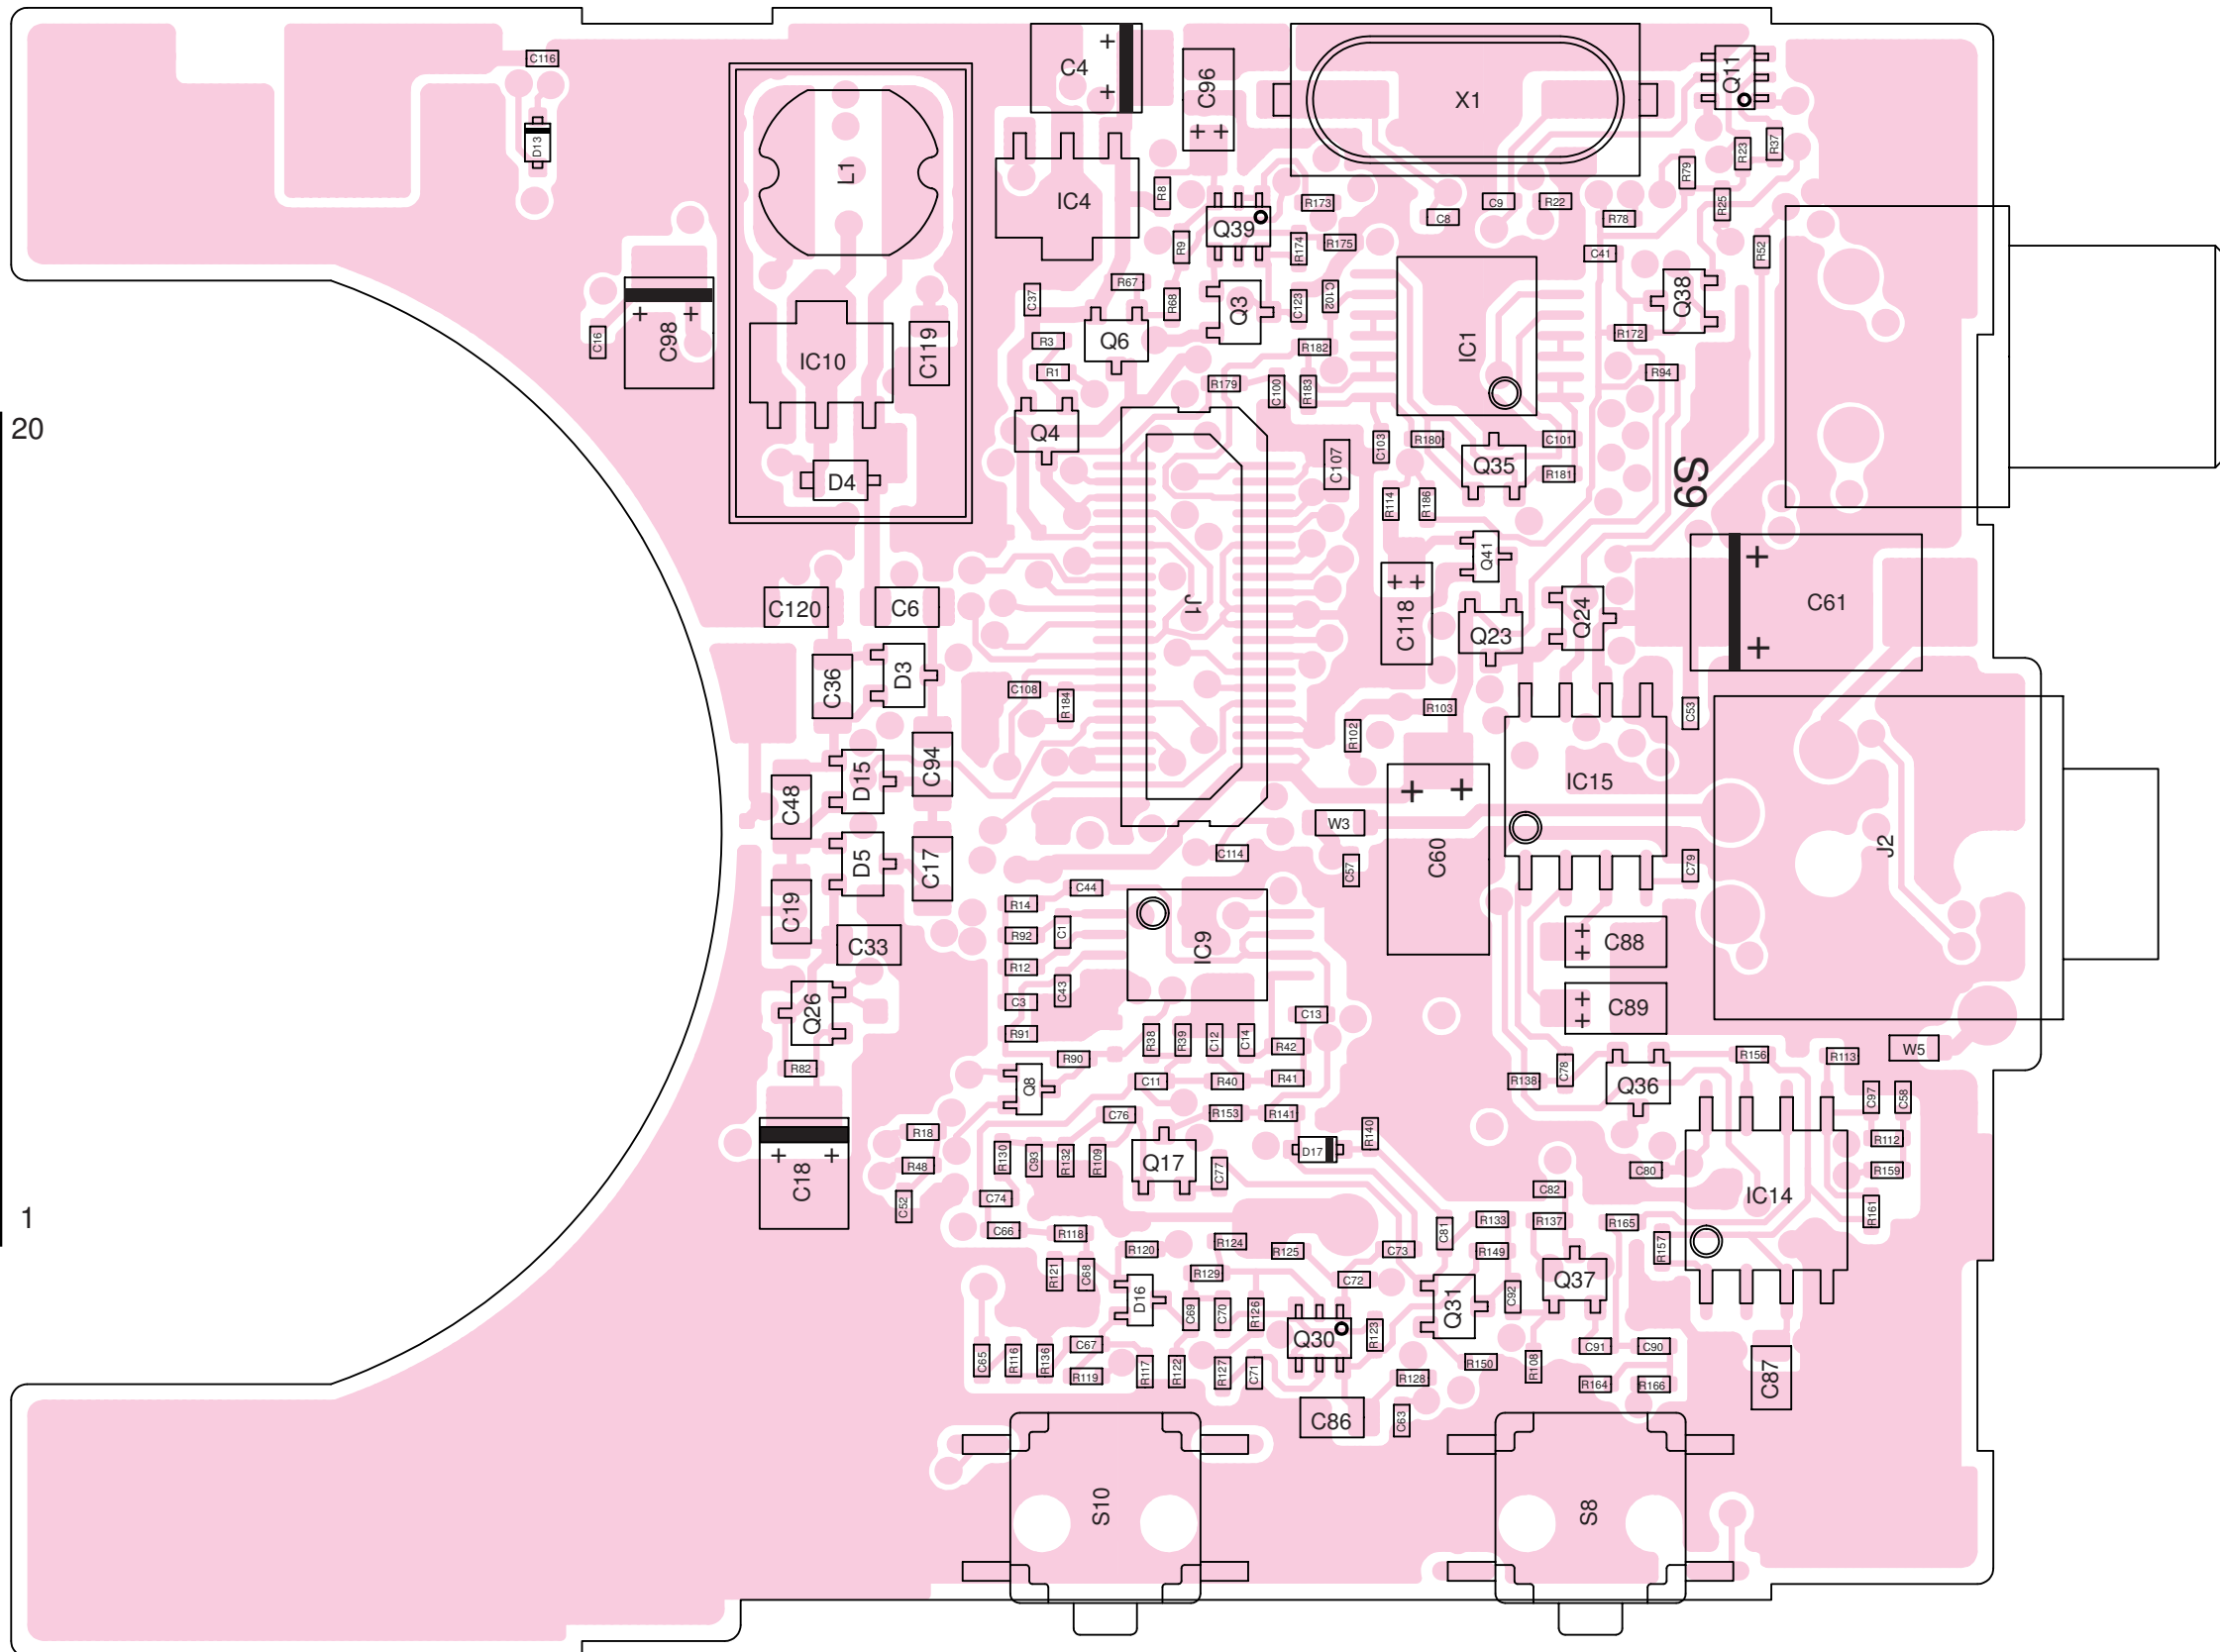

9 - 1 LOGIC UNIT
• TOP VIEW

Downloaded by
Amateur Radio Directory

Downloaded by Amateur Radio Directory

J1
to RF unit J1

21	WFM	AM	20
	AMS	GND	
	R3V	SDET	
	FSET	RSSI	
	+3V	WFMS	
	GND	GND	
	PSTB	GC	
	PCK_IS	300MC	
	PDAUL	800MC	
	VP	GND	
	+3S	GND	
	GND	UHFC	
	B1	VHFC	
	HFC	TRAC	
	SHIFT	B3	
	ATT	B2	
	DBL1	GND	
	DBL2		
	GND	BATRY	
40	GND	BATRY	1