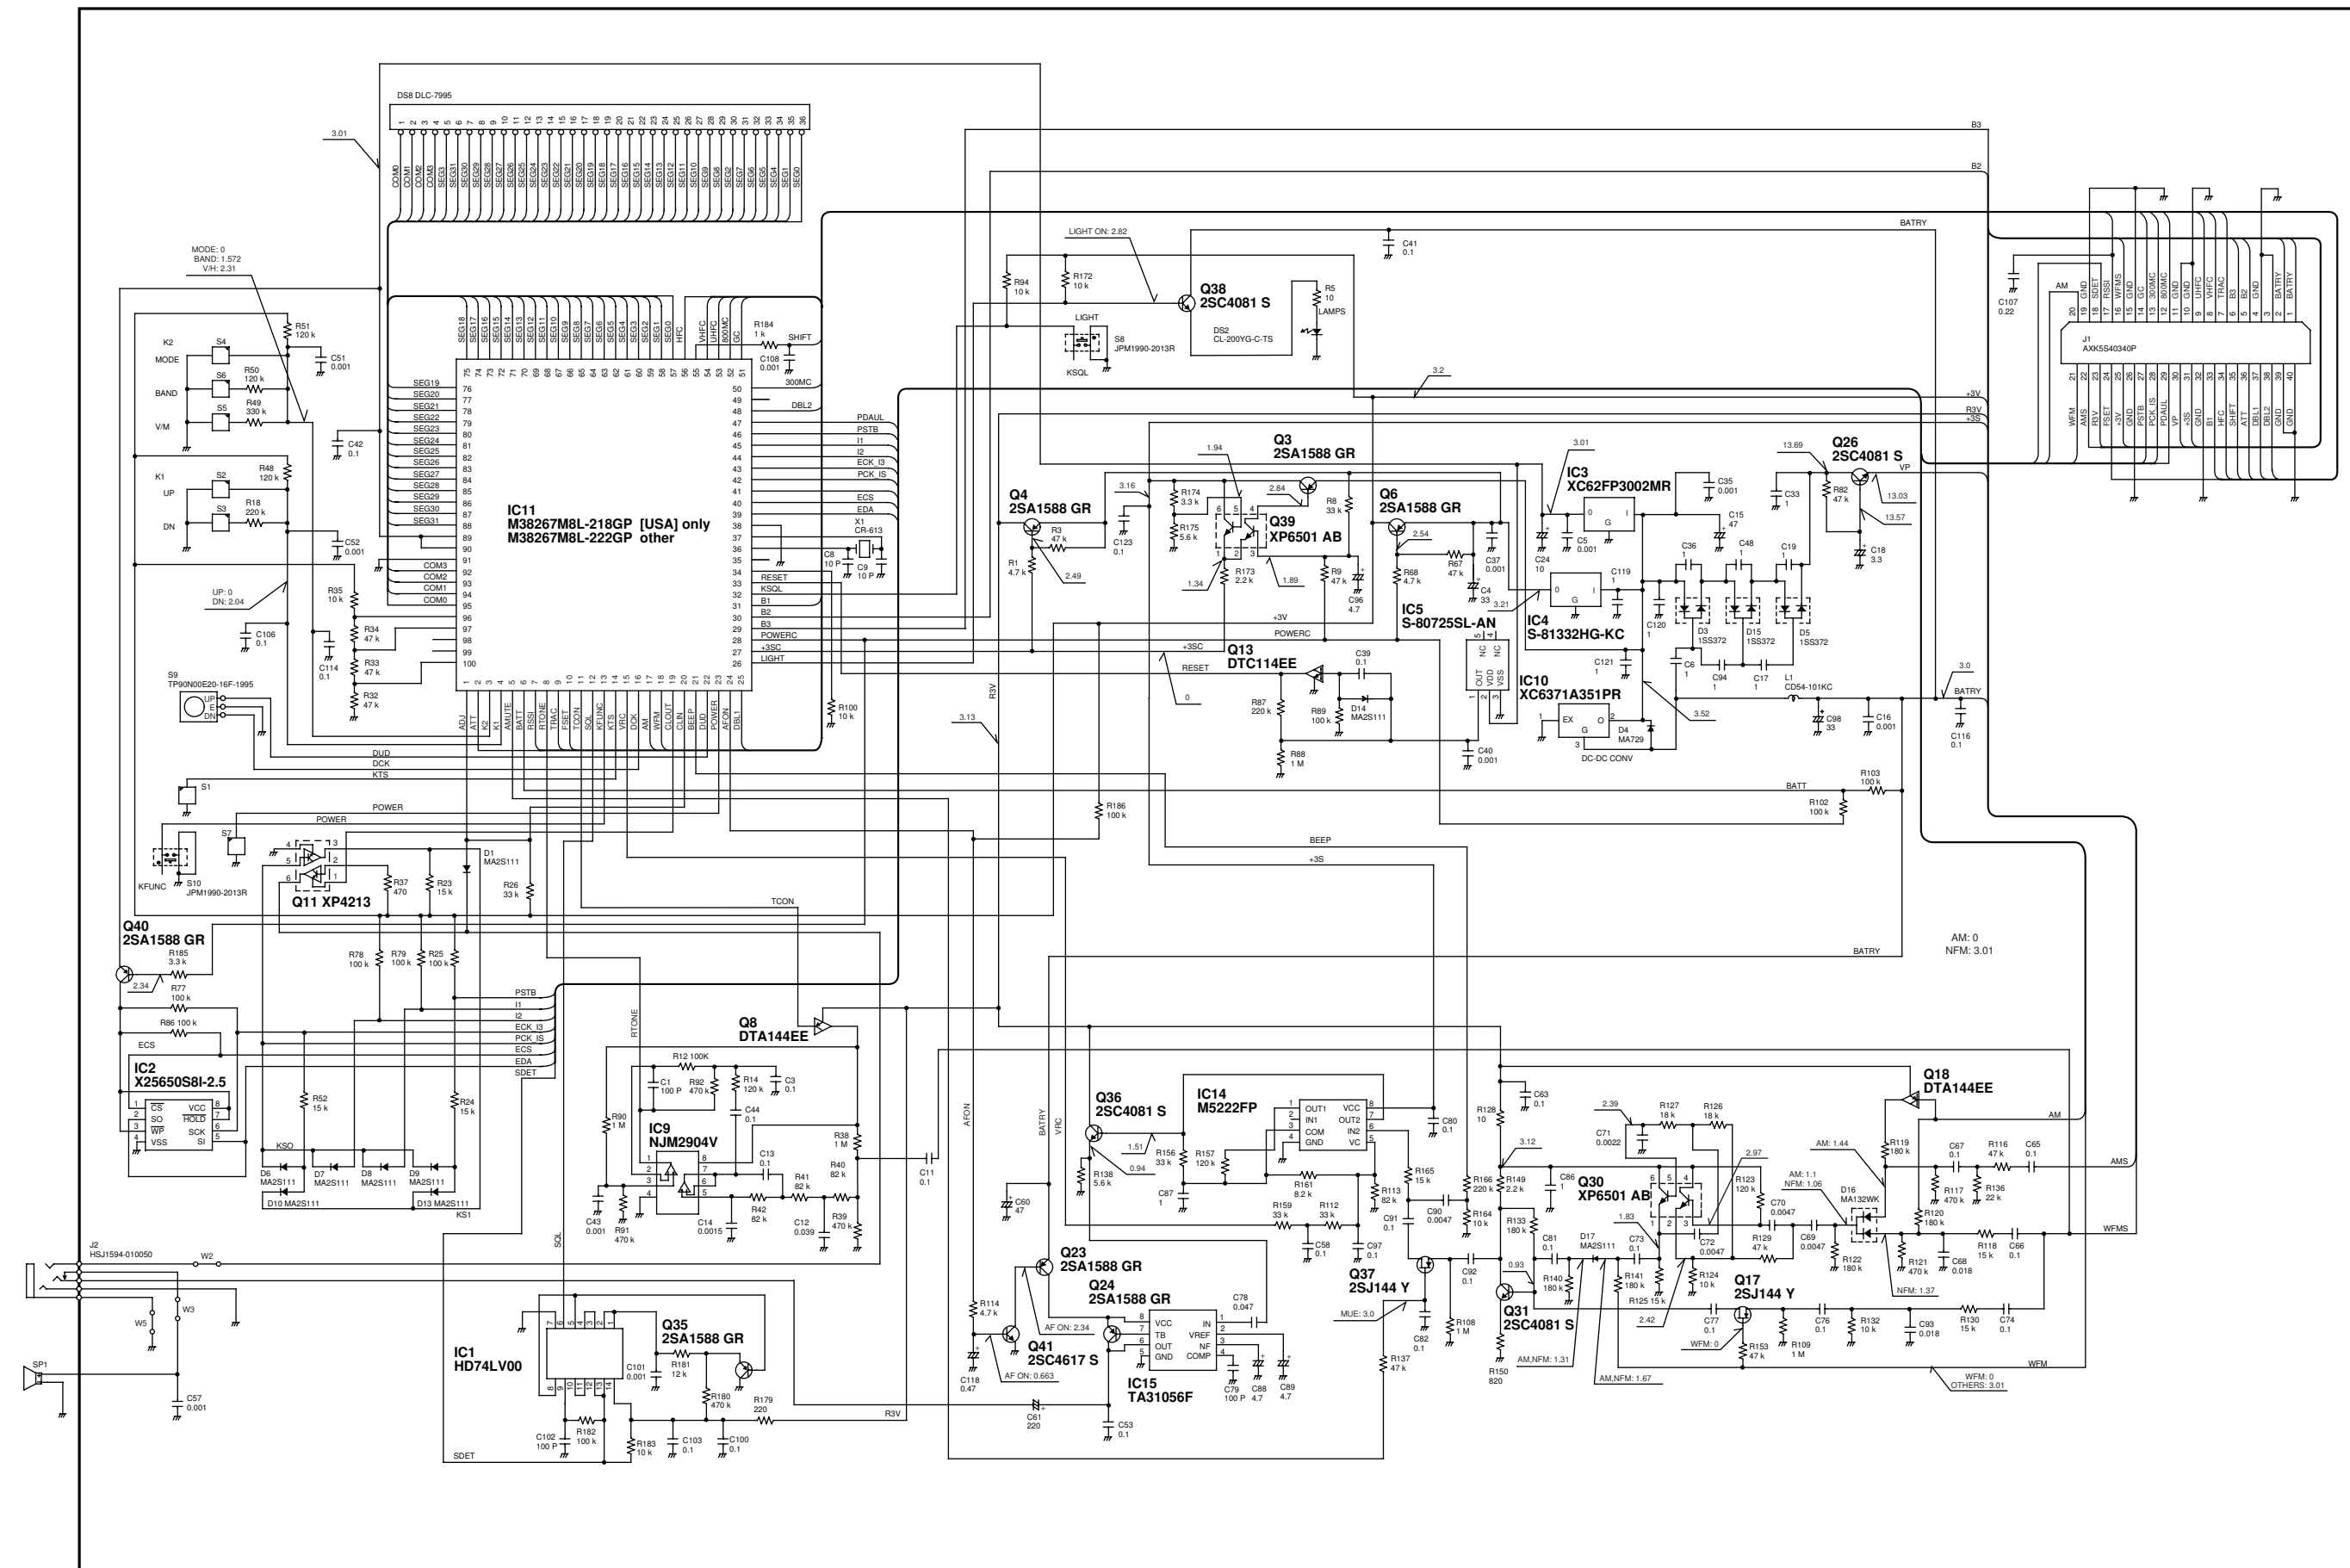

RF UNIT

LOGIC UNIT

Downloaded by
Amateur Radio Directory

- D6: MA2S111
- D7: MA2S111
- D8: MA2S111
- D9: MA2S111
- D10: MA2S111
- D12: MA2S111
- D13: MA2S111
- Q11a: XP4213

Downloaded by
 Amateur Radio Directory