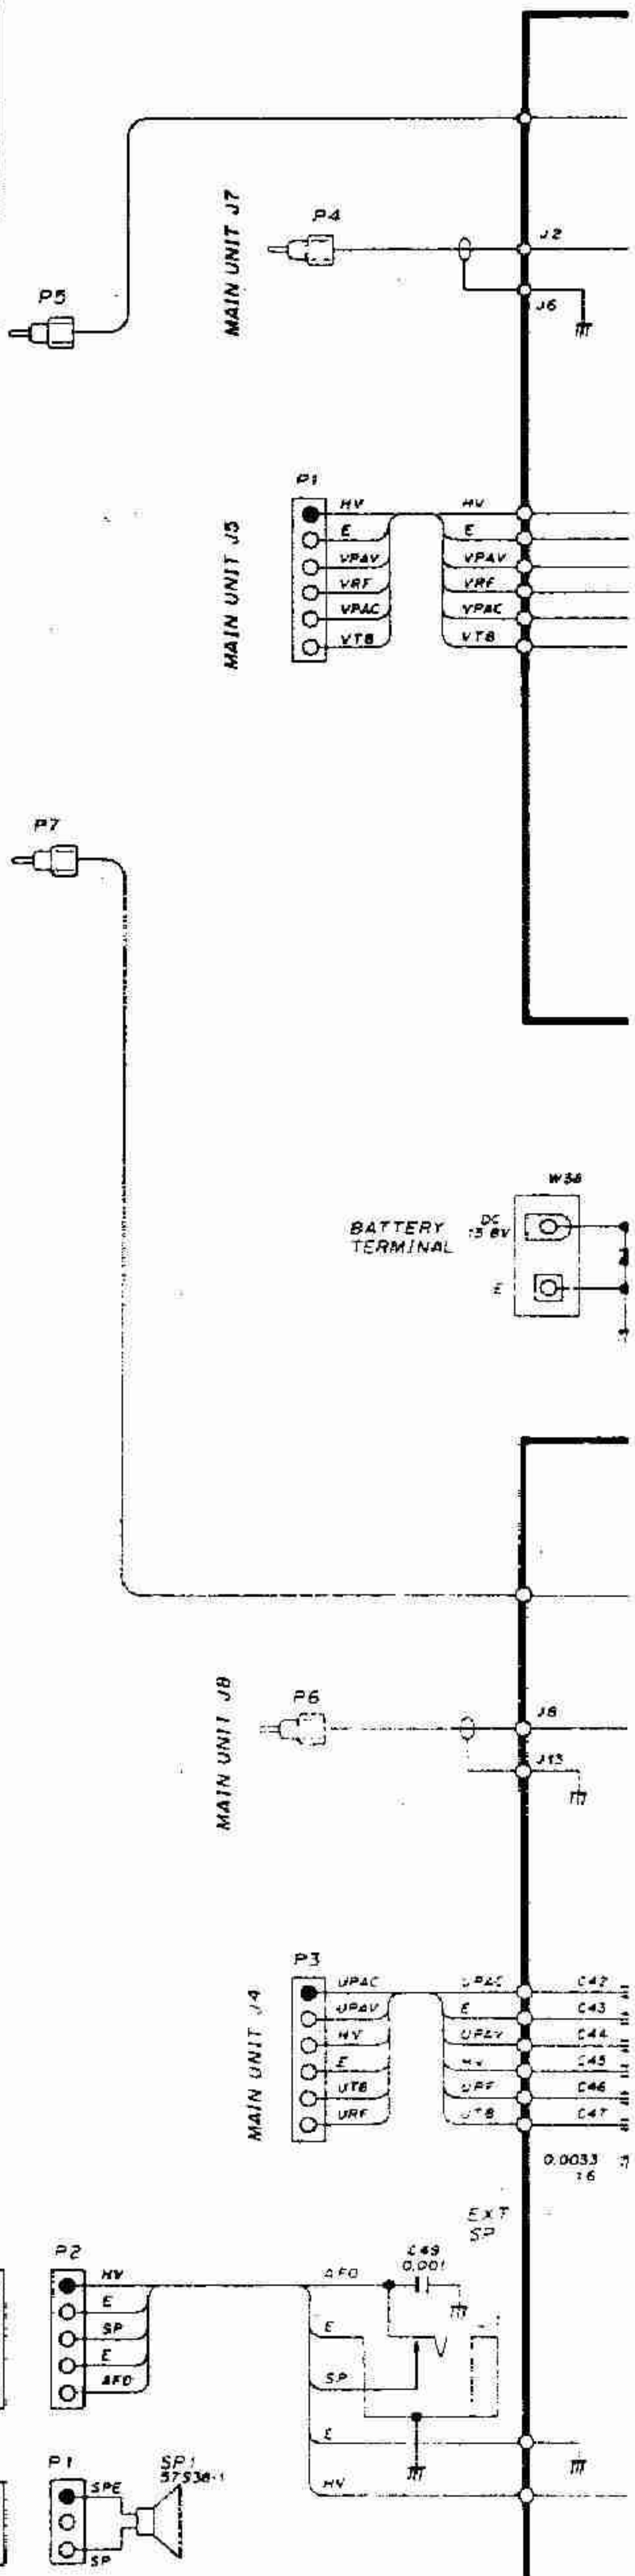

RX UNIT

VHF

UHF