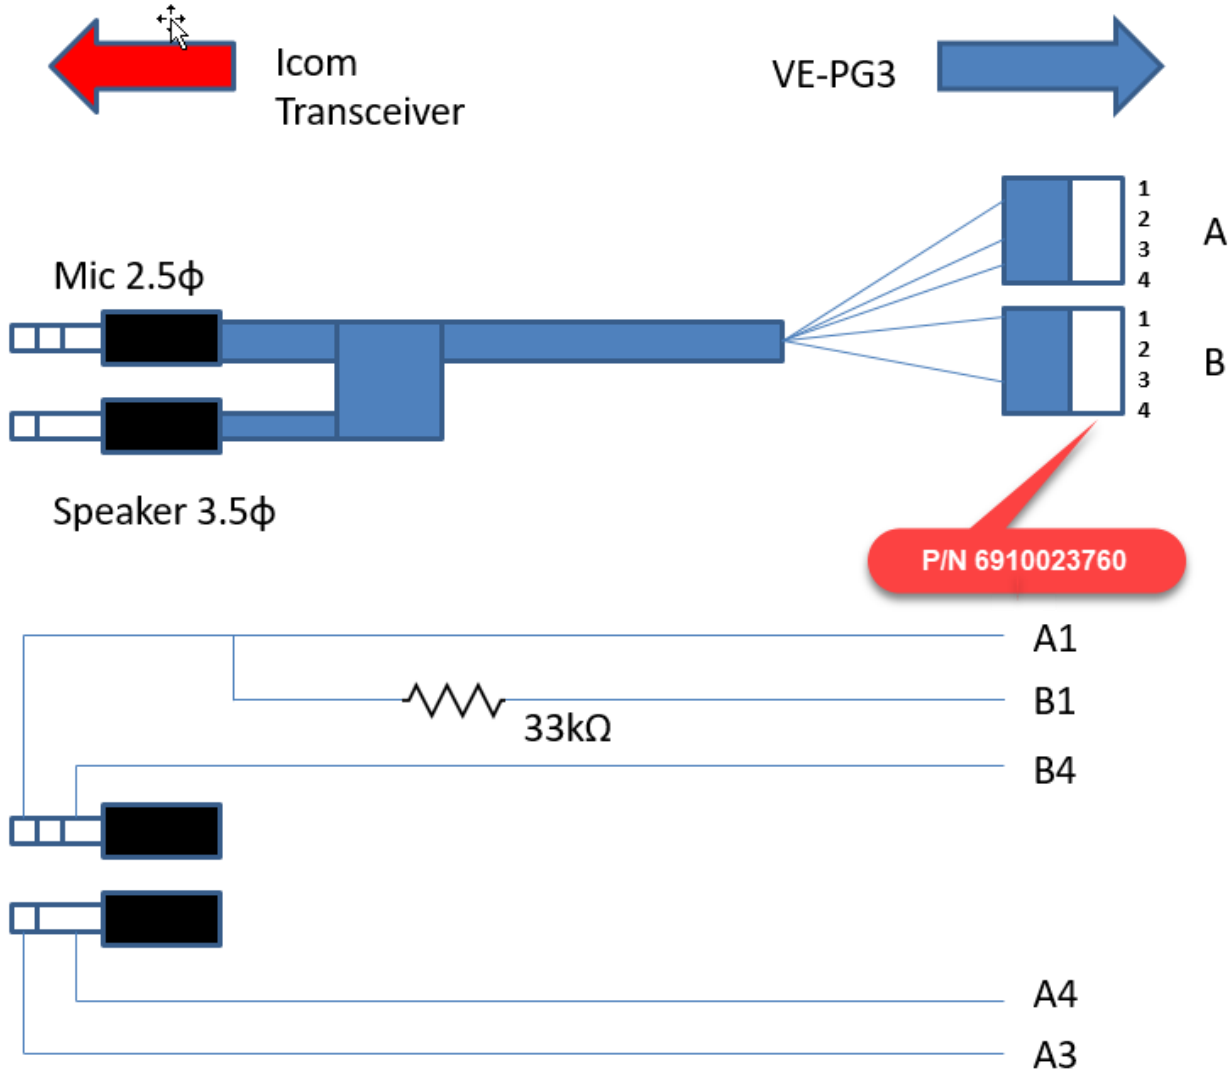

VE-PG3/4 to Icom Portable Radio Cable Diagram

You can create a cable to connect a VE-PG3 to an Icom portable radio by using the diagram below.

VEPG3/VE-PG4 TRX/EXT Port Connectors