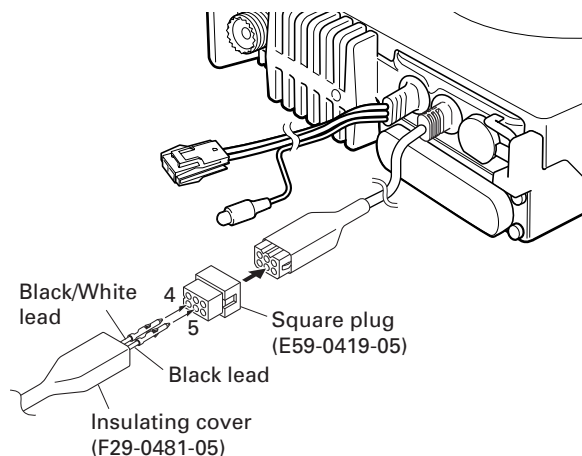

■ Connection Procedure

1. Connect the KES-3 to the 3.5-mm-diameter speaker jack on the rear of the transceiver.

Fig. 1

1-2. KES-5

External speaker KES-5 can be installed for KAP-2. If KES-5 is installed, it can be set by changing the CN1 short pin from pins 4 and 5 to pins 5 and 6 on the KAP-2. Refer to the INSTALLATION (page 8) of the TK-7180 service manual (B51-8691-00) and the TK-8180 original service manual (B51-8692-00) for the detailed instructions how to install the KAP-2 to the transceiver.

Fig. 2

■ Connection Procedure

Insert the crimp terminal into the Square plug supplied with the KAP-2.

Fig. 3

■ KAP-2 Cable (E37-1113-05) 6-pin Connector

Pin No.	Color	Name
1	Red	HR2
2	Blue	GND
3	Yellow	OSP
4	Green	ESP
5	Brown	GND
6	Black	HR1