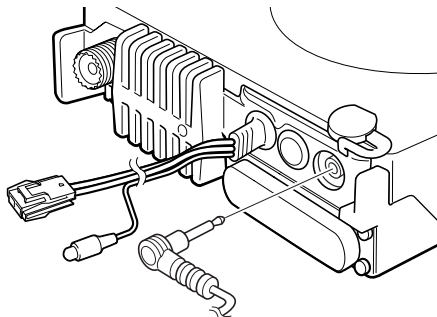

This addendum adds the information on the transceiver and external speakers installations (KES-3 and KES-5).

INSTALLATION

1. External Speaker (Option)

1-1. KES-3

The KES-3 is an external speaker for the 3.5-mm-diameter speaker jack.

■ Connection Procedure

1. Connect the KES-3 to the 3.5-mm-diameter speaker jack on the rear of the transceiver.

Fig. 1

1-2. KES-5

External speaker KES-5 can be installed for KAP-2. If KES-5 is installed, it can be set by changing the CN1 short pin from pins 4 and 5 to pins 5 and 6 on the KAP-2. Refer to the INSTALLATION (page 8) of the TK-7180 service manual (B51-8691-00) and the TK-8180 original service manual (B51-8692-00) for the detailed instructions how to install the KAP-2 to the transceiver.

KAP-2 CN1 Connect	Set Up
4-5	INT. SP or KES-3
5-6	KES-5

TK-7180/8180

INSTALLATION

When you use the KES-5, plug the short pin to pins 5 and 6 on the KAP-2.

When you use the INT. SP or KES-3, plug the short pin to pins 4 and 5 on the KAP-2.