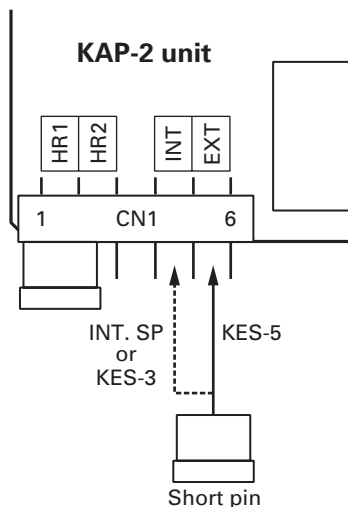

■ Connection Procedure

1. Connect the KES-3 to the 3.5-mm-diameter speaker jack on the rear of the transceiver.

Fig. 1

1-2. KES-5

External speaker KES-5 can be installed for KAP-2. If KES-5 is installed, it can be set by changing the CN1 short pin from pins 4 and 5 to pins 5 and 6 on the KAP-2. Refer to the INSTALLATION (page 8) of the TK-7180 service manual (B51-8691-00) and the TK-8180 original service manual (B51-8692-00) for the detailed instructions how to install the KAP-2 to the transceiver.

KAP-2 CN1 Connect	Set Up
4-5	INT. SP or KES-3
5-6	KES-5

TK-7180/8180

INSTALLATION

When you use the KES-5, plug the short pin to pins 5 and 6 on the KAP-2.

When you use the INT. SP or KES-3, plug the short pin to pins 4 and 5 on the KAP-2.

Fig. 2

■ Connection Procedure

Insert the crimp terminal into the Square plug supplied with the KAP-2.

Fig. 3

■ KAP-2 Cable (E37-1113-05) 6-pin Connector

Pin No.	Color	Name
1	Red	HR2
2	Blue	GND
3	Yellow	OSP
4	Green	ESP
5	Brown	GND
6	Black	HR1