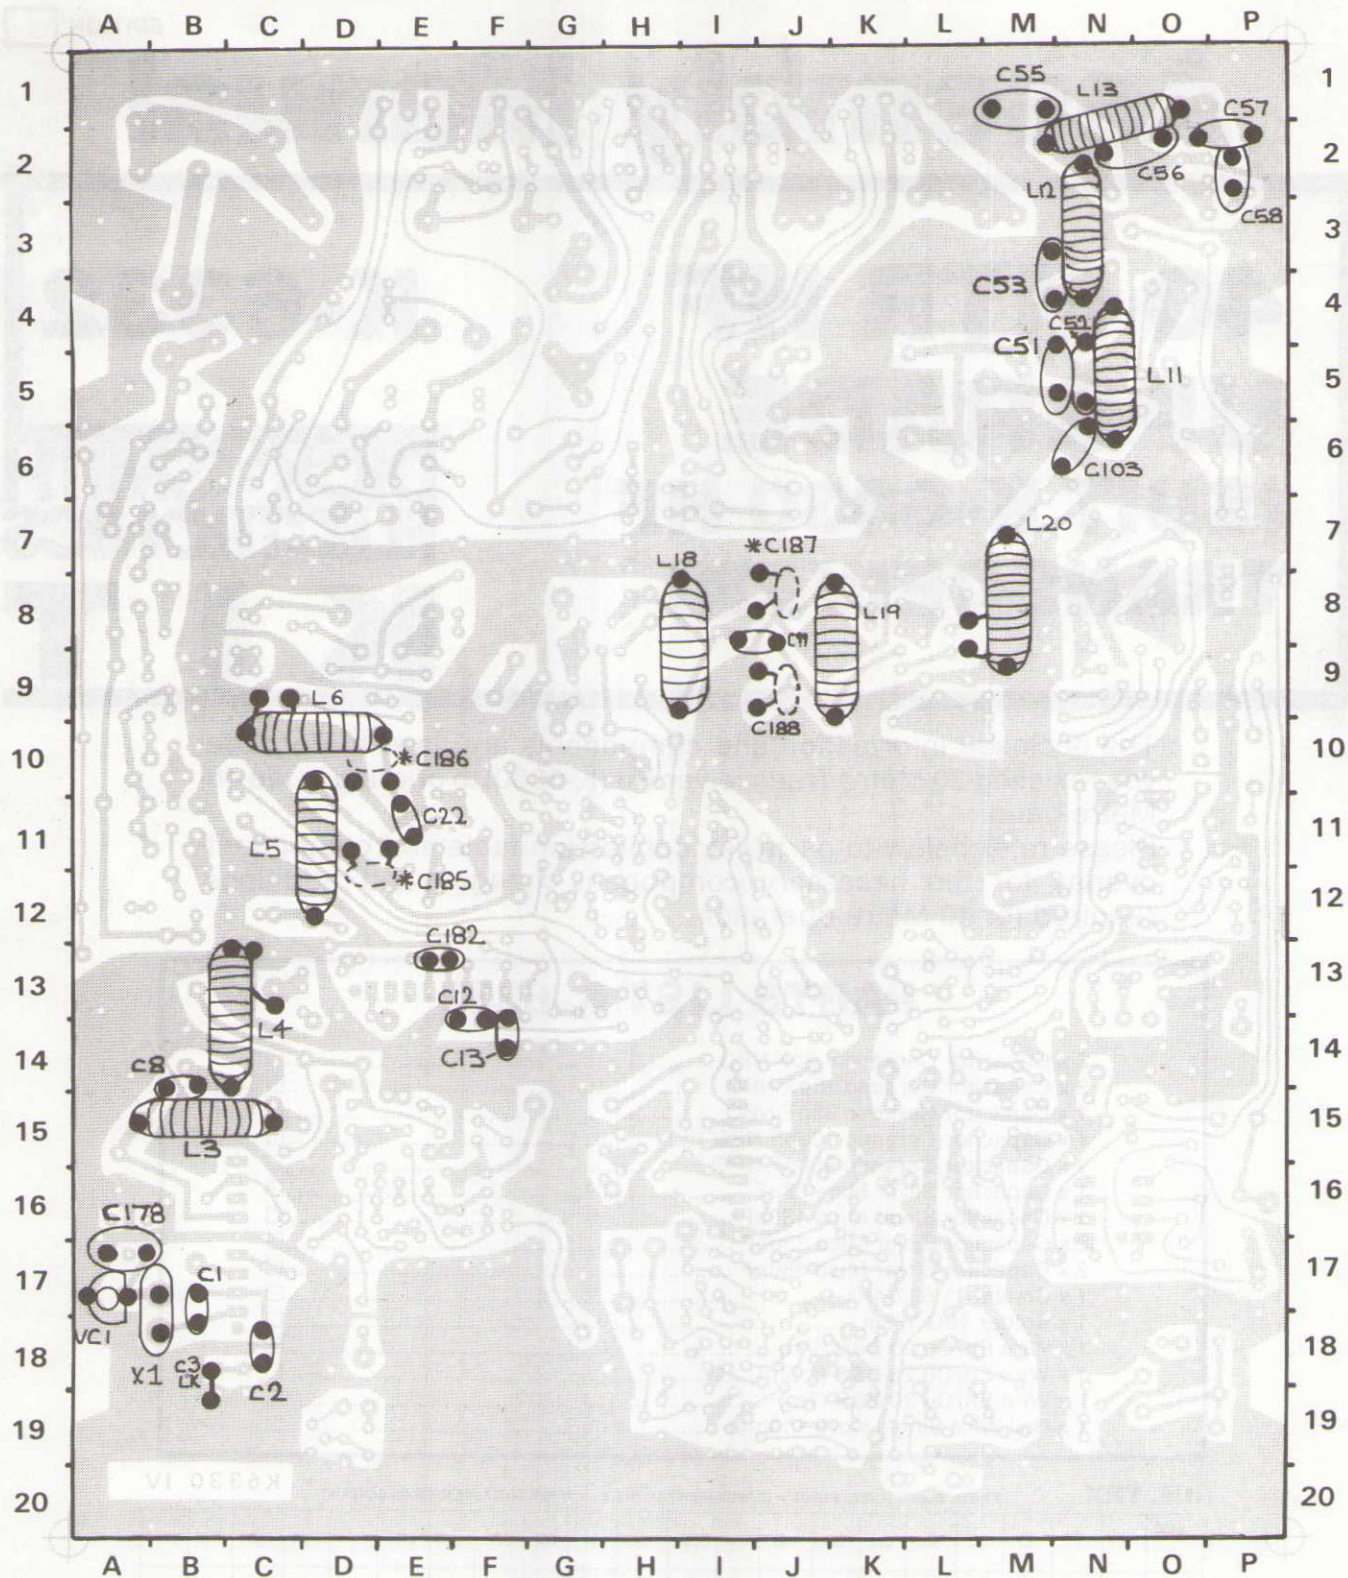

Please refer below to parts list, conversion table and component overlay for the necessary component changes and additions required for 40 Metre operation.

PARTS LIST K-6332

- 2 x Capacitor Ceramic 8.2pF NPO
- 2 x Capacitor Ceramic 15pF NPO
- 1 x Capacitor Ceramic 33pF NPO
- 1 x Capacitor Ceramic 100pF NPO
- 1 x Capacitor Ceramic 560pF NPO
- 1 x Capacitor Silver Mica 68pF
- 1 x Capacitor Silver Mica 180pF
- 2 x Capacitor Silver Mica 330pF
- 2 x Capacitor Silver Mica 680pF
- 1 x Crystal 11.692MHz
- 1 x Solder 18G 1/2m
- 1 x Wire En/Cu 20 B&S (2m)
- 1 x Wire En/Cu 26 B&S (2.5m)
- 1 x Wire En/Cu 30 B&S (7m)
- 1 x Bell Wire Single Core 150mm

H.F. TRX

FREQ. BAND DATA: FUND = FUNDAMENTAL O.T.S. = OVERTONE, SERIES RESONANT

BAND MHz	VC1	C1	C2	C12	C13	C51	C52	C53	C54	C55	C56	C57	C58	C178	C183	C184	C185	C186	C187	C188	C182
K-6330 80M 3.5	20p	330p	390p	100p	680p	470p SM	150p SM	1000p SM	-	1000 SM	330p SM	420p SM	18p	22p	33p	33p	47p	47p	47p	47p	220p
K-6332 40M 7.0	20p*	330p*	390p*	100p*	560p	330p SM	68p SM	680p SM	-	680p SM	180p SM	330p SM	15p	22p*	-	-	47p*	47p*	47p*	47p*	100p

H.F. TRX

FREQ. BAND DATA: SM = SILVER MICA 500V

BAND MHz	XTAL X1 SPEC	L1	L2	L3	L4 LINK	L5	L6 LINK	L11	L12	L13	L18	L19	L20 LINK	R1	C3	C22	C99	C8	C103
3.5	FUND GC03E 8.192	-	-	16T	16T 3T	59T	59T 12T	15T	15T	15T	59T	59T	59T 12T	-	LK	15p	15p	33p	47p
7.0	FUND GC03E 11.692	-	-	16T	16T 26 B&S 3T	24T 30 B&S	24T 30 B&S 5T	10T	10T	10T	24T	24T	24T 30 B&S 5T	-	LK	8.2p	8.2p	15p	33p

NOTE: THESE VALUES ARE TYPICAL ONLY. FINAL ADJUSTMENTS SHOULD BE MADE TO INDUC-TORS BY SQUEEZING TURNS.

* STAYS THE SAME AS ORIGINAL HF CIRCUIT (80Mtr)
- DO NOT INSERT COMPONENTS (LEAVE OPEN CIRCUIT).

* NOTE - These Components are located Under the Board