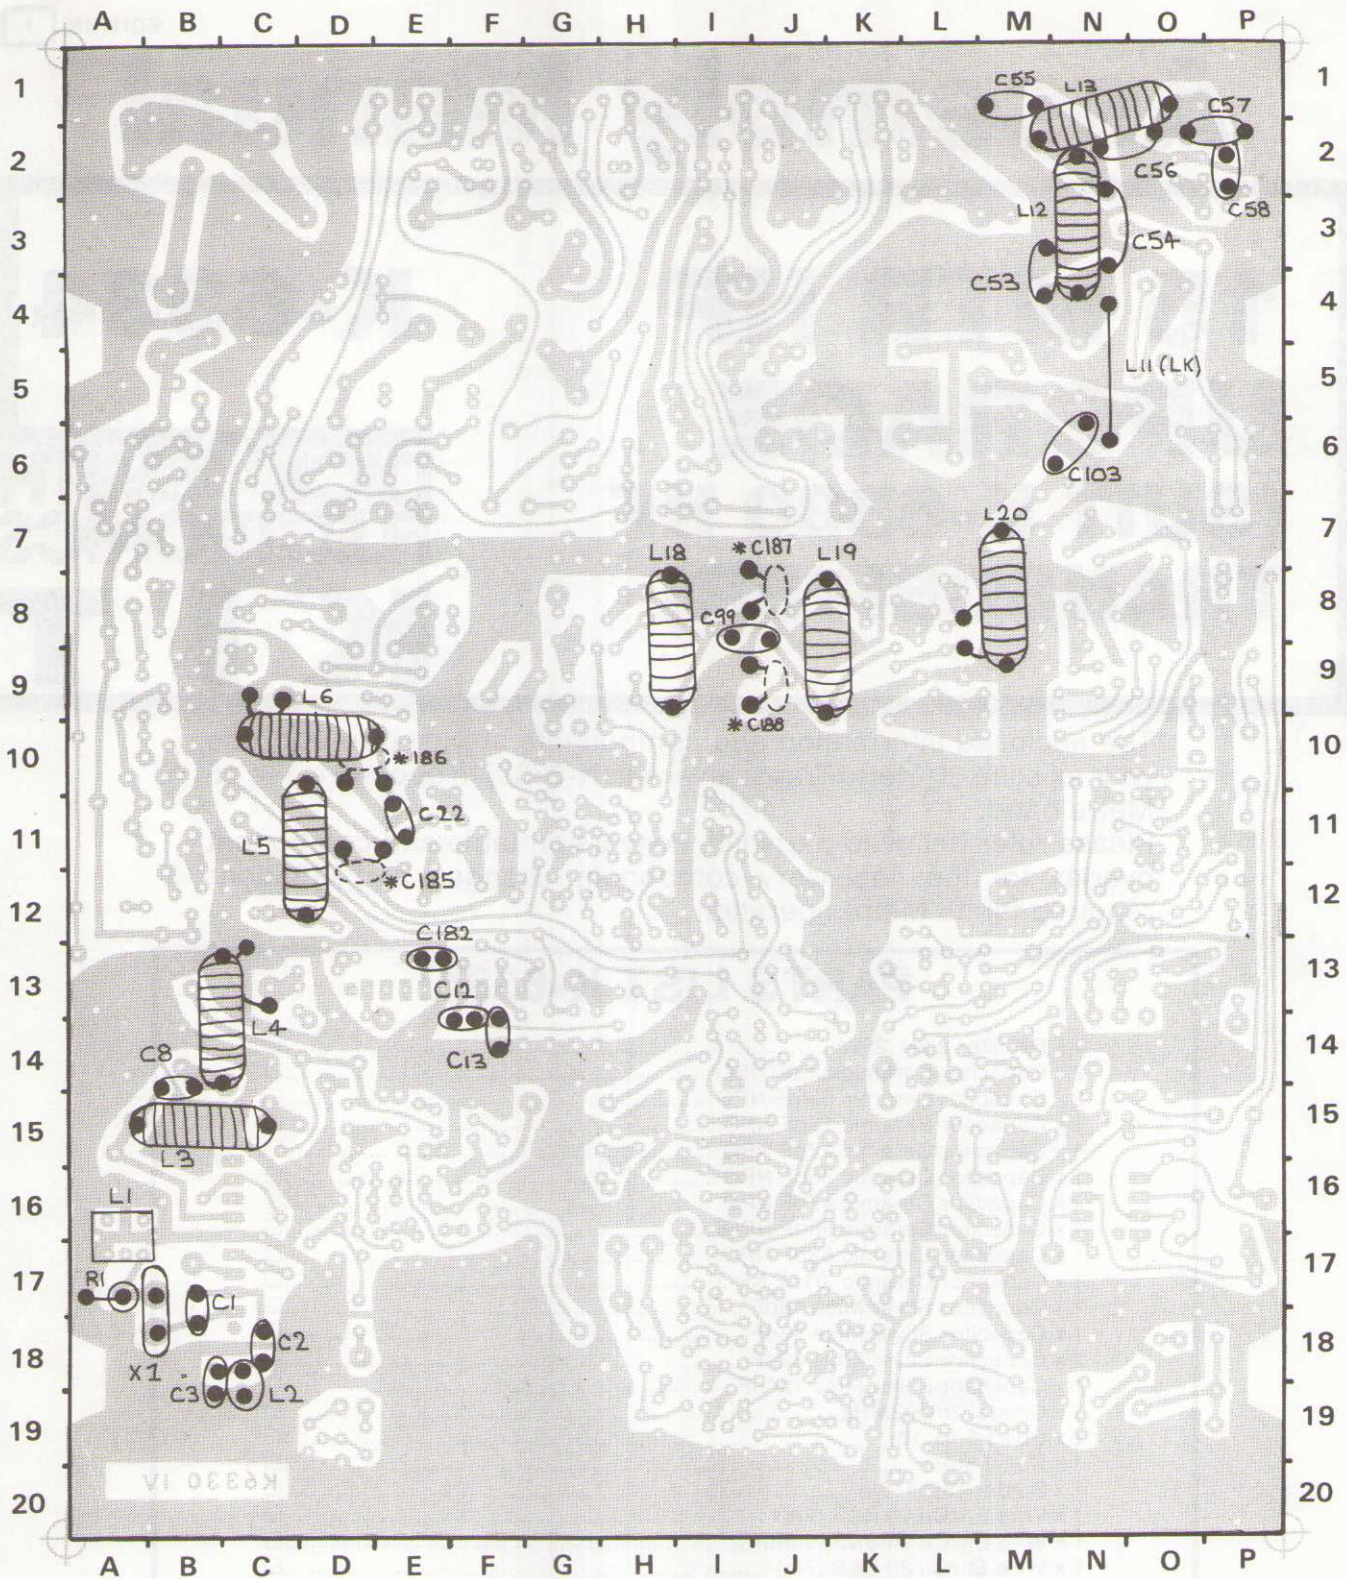

* NOTE - These Components are located Under the Board.

STORE LOCATIONS

Australia

NSW

ACT

SA

NSW

NSW

NSW

NSW

PTY LTD

Terms available to approved persons elsewhere through