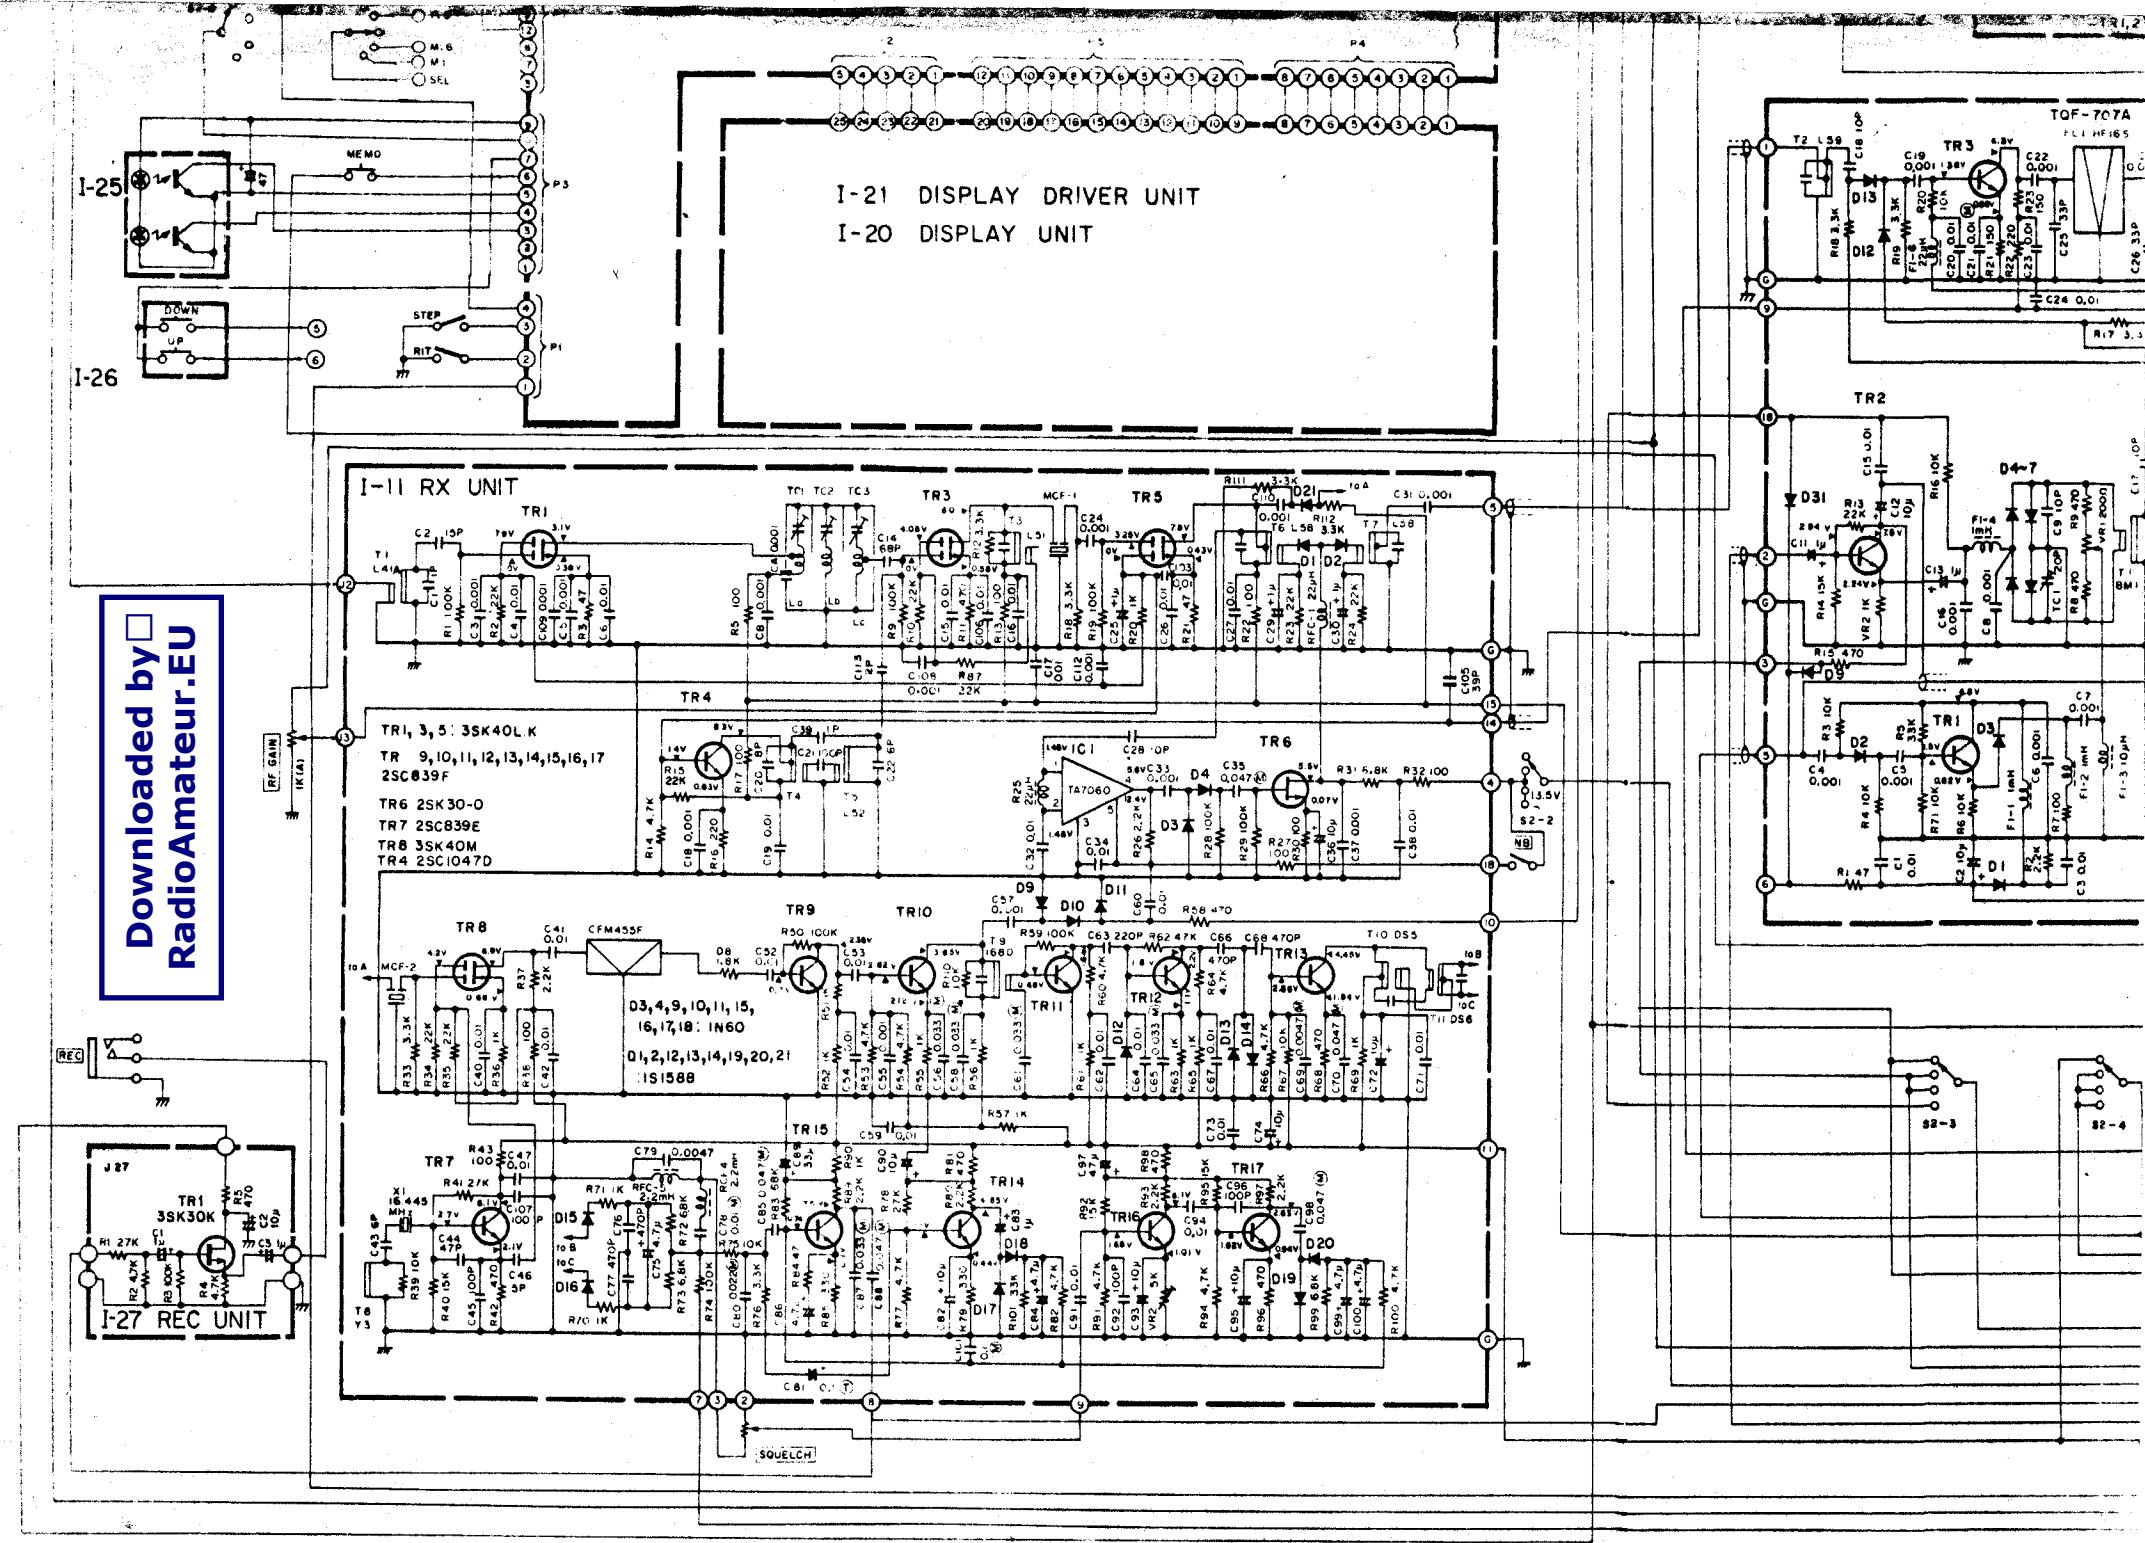

Downloaded by  RadioAmateur.EU

- I-22 U/D COUNTER UNIT
- I-23 DUPLEX UNIT
- I-24 PRIORITY CH UNIT

Downloaded by RadioAmateur.EU

- MODE
- FM
 - USB
 - LSB
 - OCW
- SELECTOR
- 45.90
 - 54.90
 - TUNING
 - A
 - B