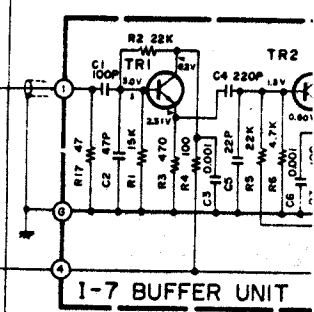

Downloaded by  RadioAmateur.EU

- I-22 U/D COUNTER UNIT
- I-23 DUPLEX UNIT
- I-24 PRIORITY CH UNIT

Downloaded by RadioAmateur.EU

- MODE
- FM
 - USB
 - LSB
 - OCW
- SELECTOR
- 45.90
 - 54.90
 - TUNING
 - A
 - B