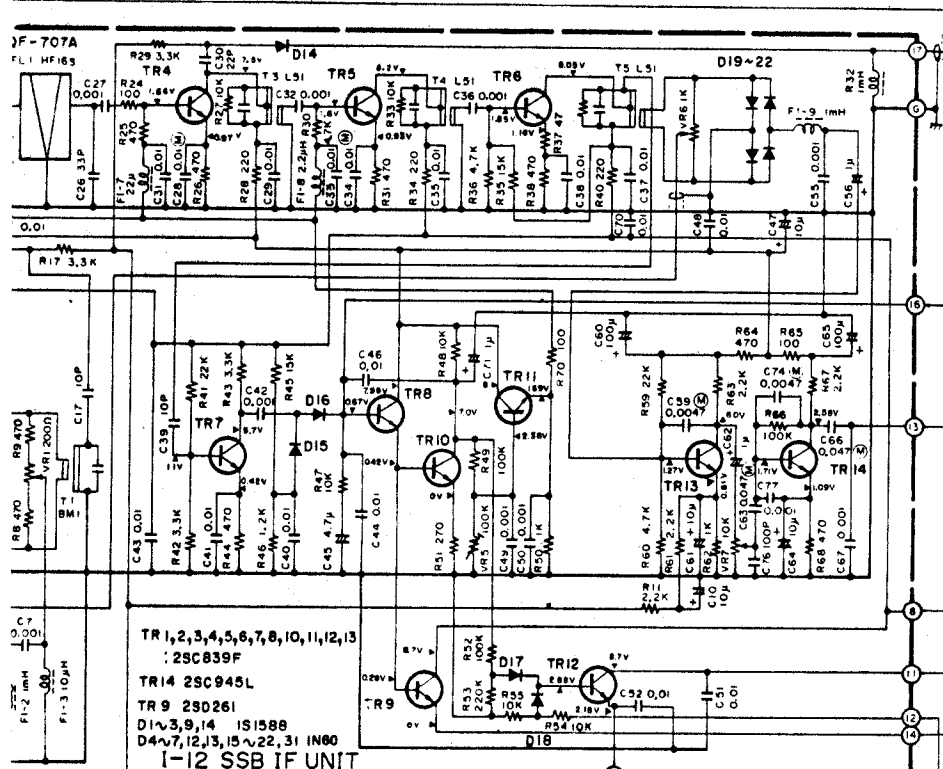

Downloaded by  RadioAmateur.EU

- I-22 U/D COUNTER UNIT
- I-23 DUPLEX UNIT
- I-24 PRIORITY CH UNIT

Downloaded by RadioAmateur.EU

- MODE
- FM
 - USB
 - LSB
 - OCW
- SELECTOR
- 45.90
 - 54.90
 - TUNING
 - A
 - B