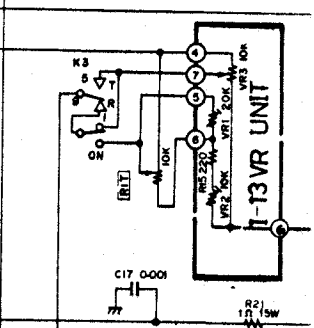

Downloaded by  RadioAmateur.EU

- I-22 U/D COUNTER UNIT
- I-23 DUPLEX UNIT
- I-24 PRIORITY CH UNIT

Downloaded by RadioAmateur.EU

- MODE
- FM
 - USB
 - LSB
 - OCW
- SELECTOR
- 45.90
 - 54.90
 - TUNING
 - A
 - B