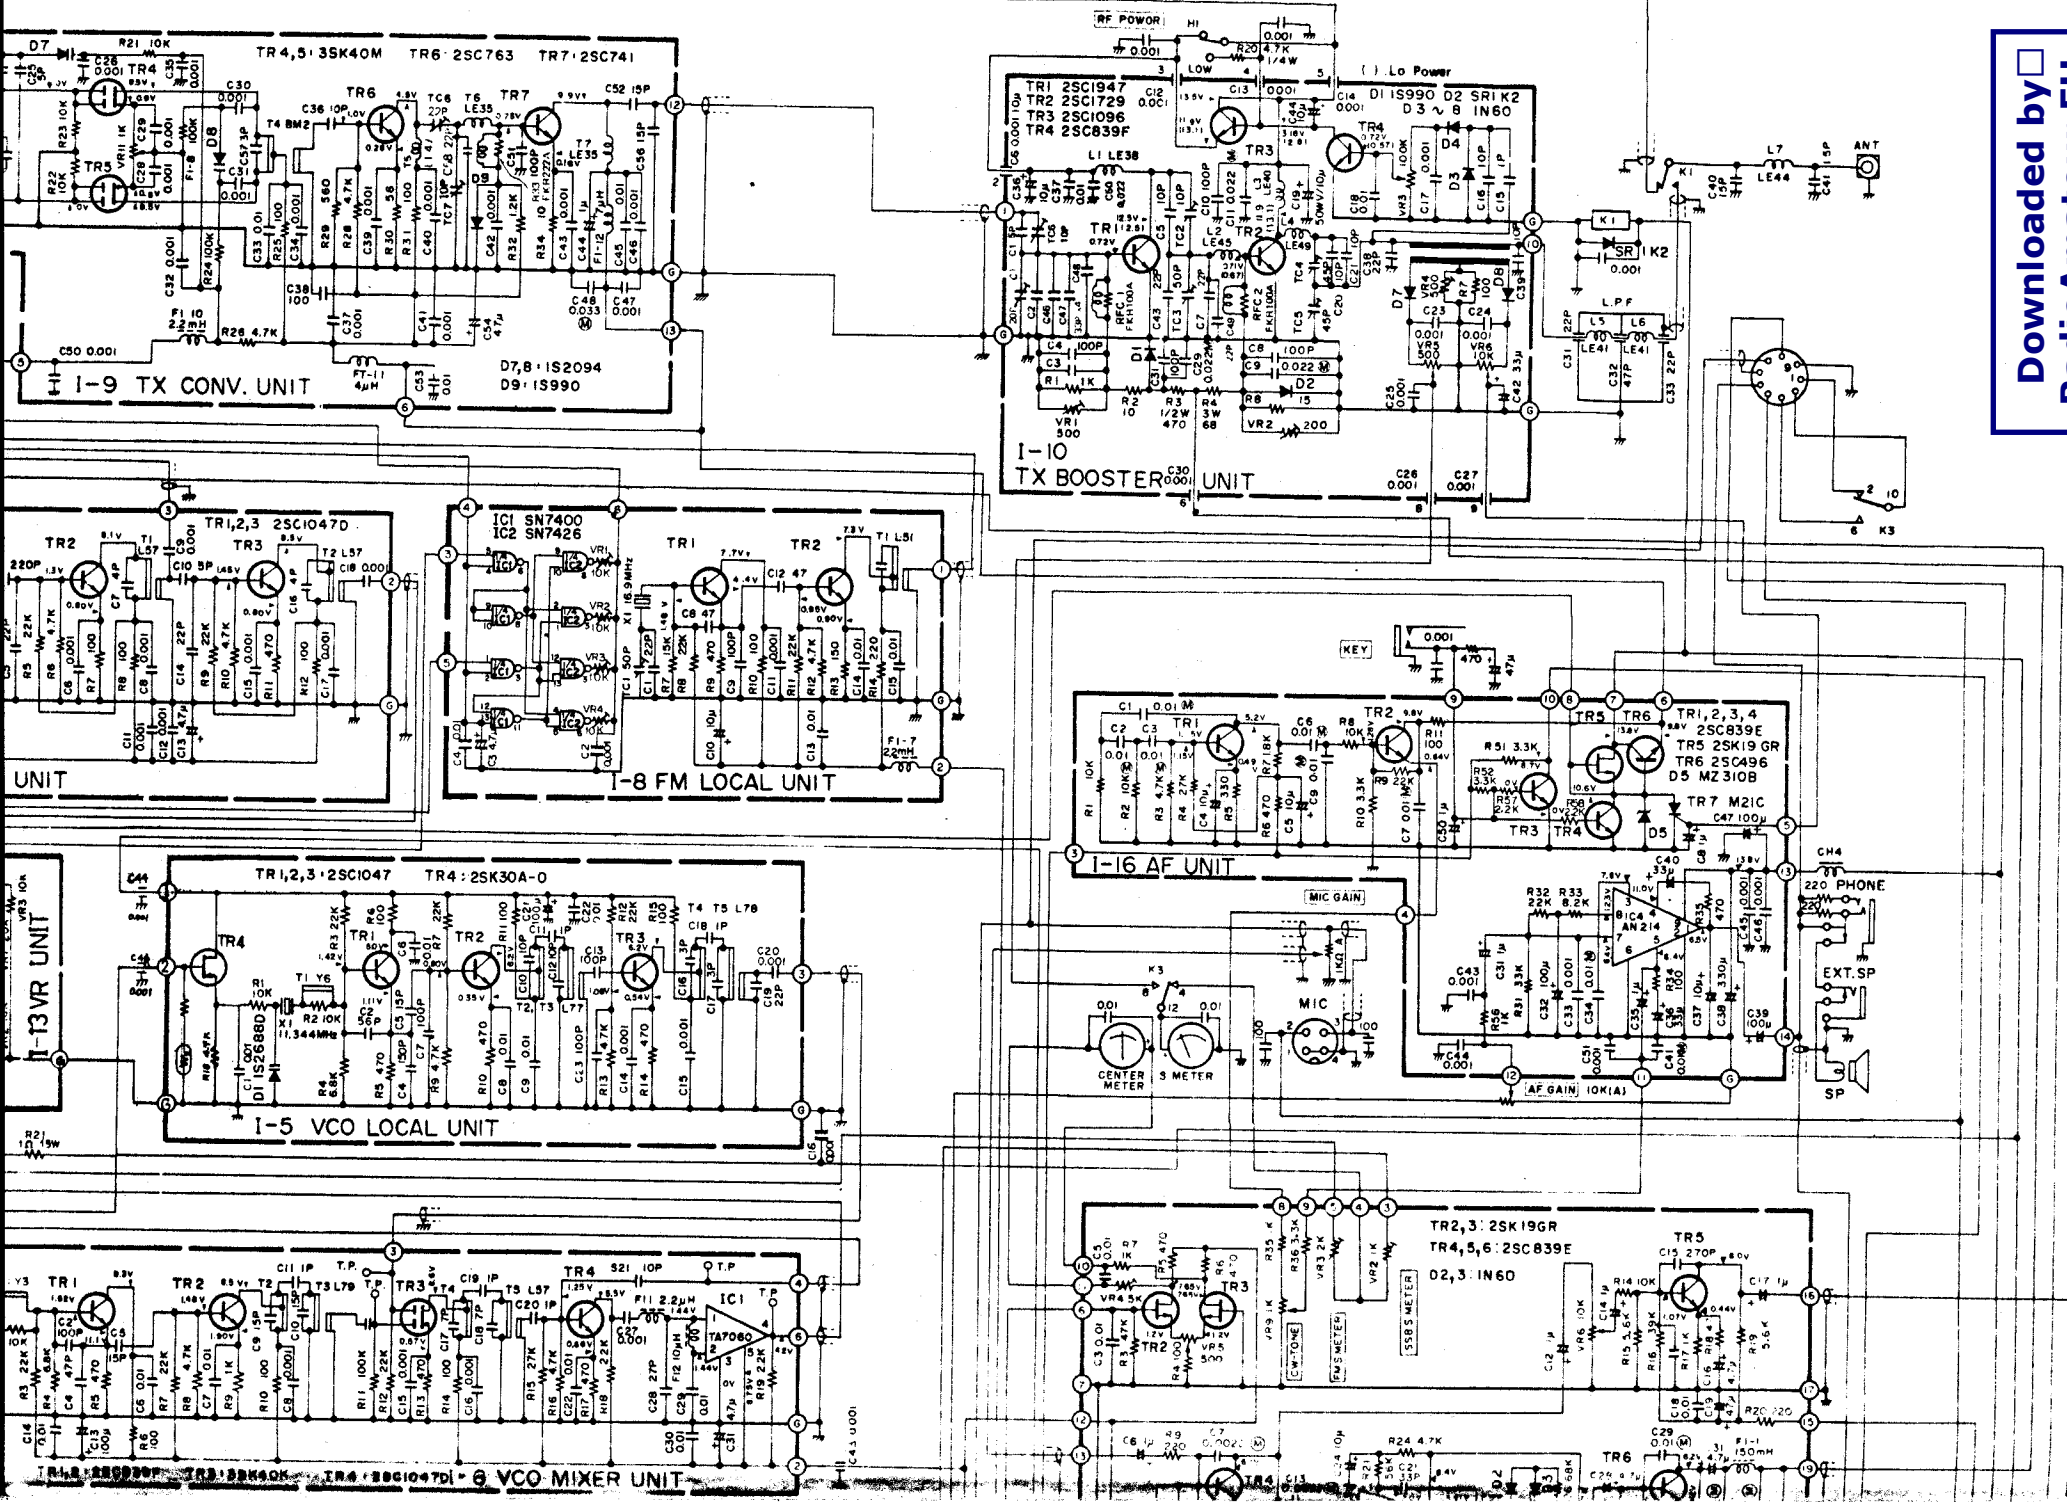

Downloaded by  RadioAmateur.EU

- I-22 U/D COUNTER UNIT
- I-23 DUPLEX UNIT
- I-24 PRIORITY CH UNIT

Downloaded by RadioAmateur.EU

- MODE
- FM
 - USB
 - LSB
 - OCW
- SELECTOR
- 45.90
 - 54.90
 - TUNING
 - A
 - B