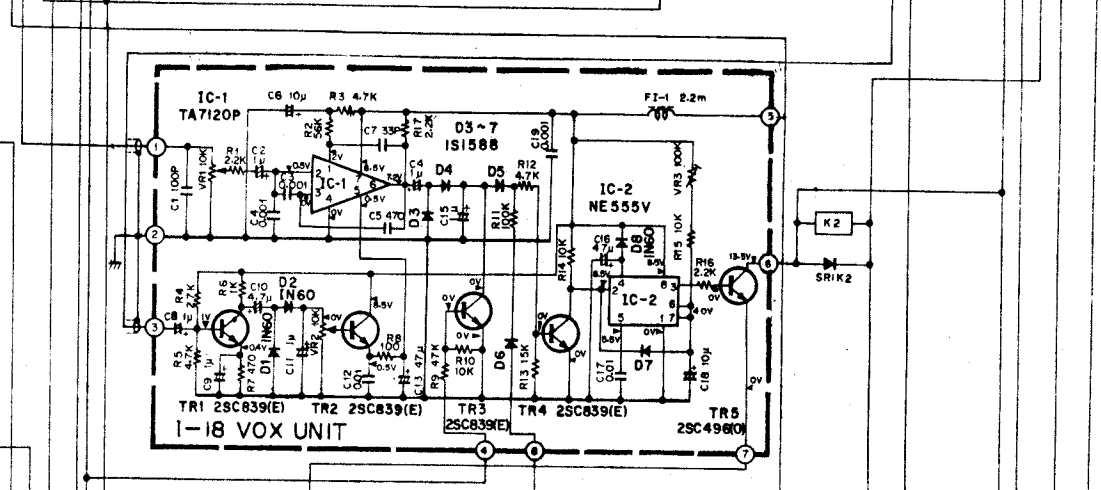

Downloaded by  RadioAmateur.EU

- I-22 U/D COUNTER UNIT
- I-23 DUPLEX UNIT
- I-24 PRIORITY CH UNIT

Downloaded by RadioAmateur.EU

- MODE
- FM
 - USB
 - LSB
 - OCW
- SELECTOR
- 45.90
 - 54.90
 - TUNING
 - A
 - B