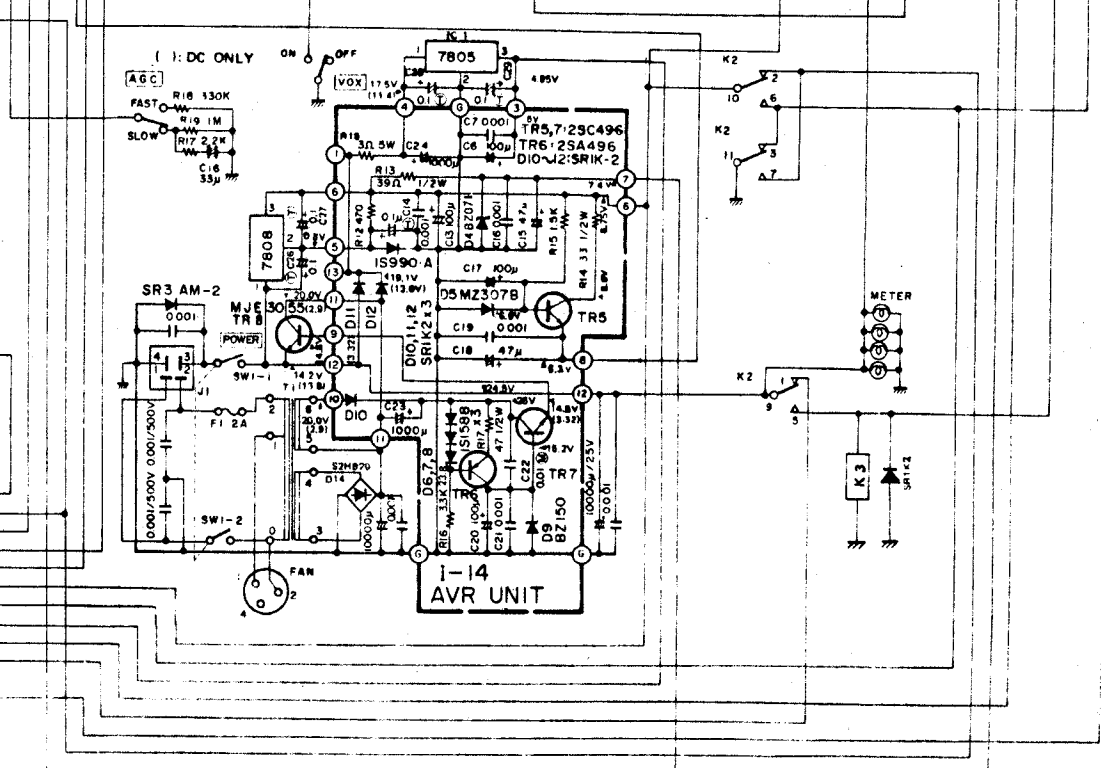

Downloaded by  RadioAmateur.EU

- I-22 U/D COUNTER UNIT
- I-23 DUPLEX UNIT
- I-24 PRIORITY CH UNIT

Downloaded by RadioAmateur.EU

- MODE
- FM
 - USB
 - LSB
 - OCW
- SELECTOR
- 45.90
 - 54.90
 - TUNING
 - A
 - B