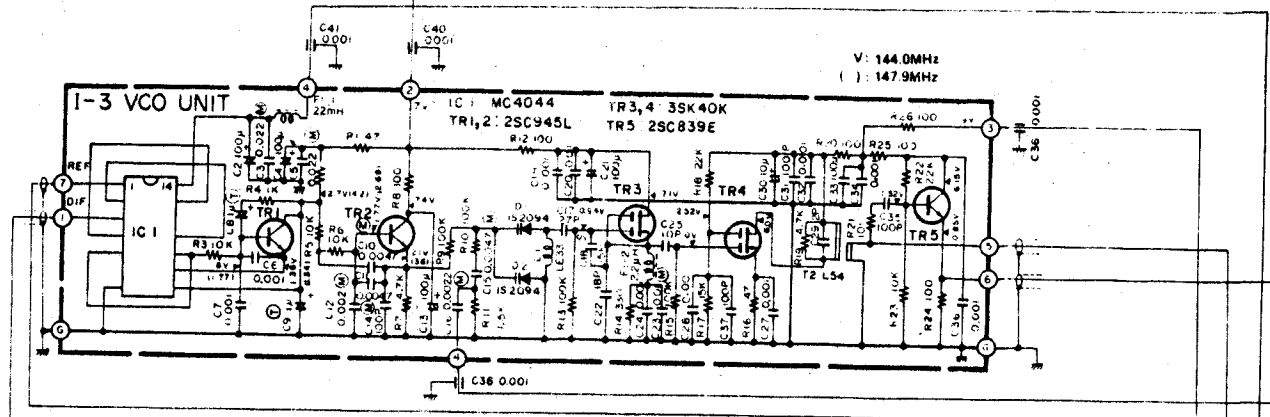

Downloaded by  RadioAmateur.EU

- I-22 U/D COUNTER UNIT
- I-23 DUPLEX UNIT
- I-24 PRIORITY CH UNIT

Downloaded by RadioAmateur.EU

- MODE
- FM
 - USB
 - LSB
 - OCW
- SELECTOR
- 45.90
 - 54.90
 - TUNING
 - A
 - B