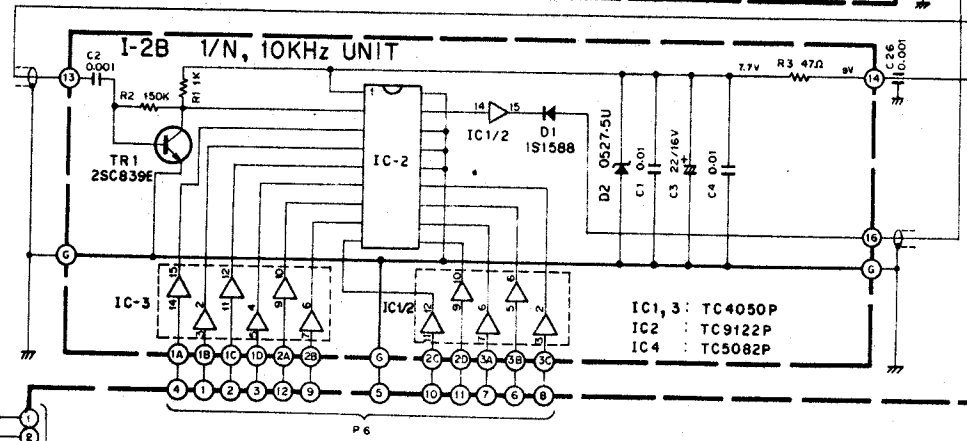

Downloaded by  RadioAmateur.EU

- I-22 U/D COUNTER UNIT
- I-23 DUPLEX UNIT
- I-24 PRIORITY CH UNIT

Downloaded by RadioAmateur.EU

- MODE
- FM
 - USB
 - LSB
 - OCW
- SELECTOR
- 45.90
 - 54.90
 - TUNING
 - A
 - B