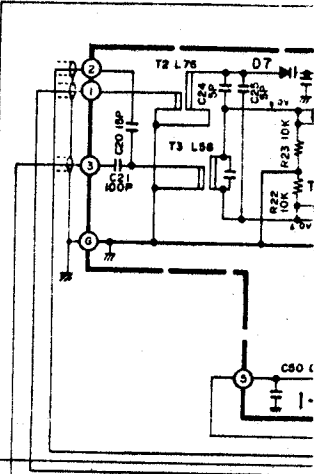

Downloaded by  RadioAmateur.EU

- I-22 U/D COUNTER UNIT
- I-23 DUPLEX UNIT
- I-24 PRIORITY CH UNIT

Downloaded by RadioAmateur.EU

- MODE
- FM
 - USB
 - LSB
 - OCW
- SELECTOR
- 45.90
 - 54.90
 - TUNING
 - A
 - B