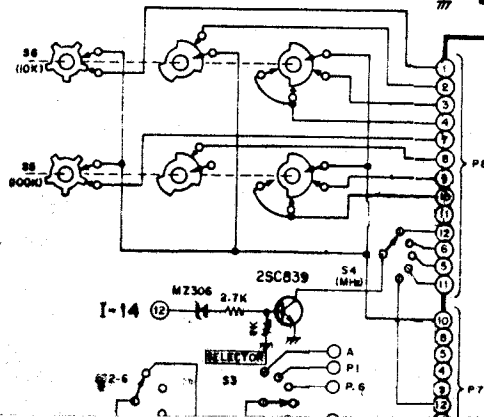

Downloaded by  RadioAmateur.EU

- I-22 U/D COUNTER UNIT
- I-23 DUPLEX UNIT
- I-24 PRIORITY CH UNIT

Downloaded by RadioAmateur.EU

- MODE
- FM
 - USB
 - LSB
 - OCW
- SELECTOR
- 45.90
 - 54.90
 - TUNING
 - A
 - B