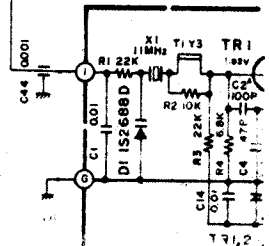

Downloaded by  RadioAmateur.EU

- I-22 U/D COUNTER UNIT
- I-23 DUPLEX UNIT
- I-24 PRIORITY CH UNIT

Downloaded by RadioAmateur.EU

- MODE
- FM
 - USB
 - LSB
 - OCW
- SELECTOR
- 45.90
 - 54.90
 - TUNING
 - A
 - B