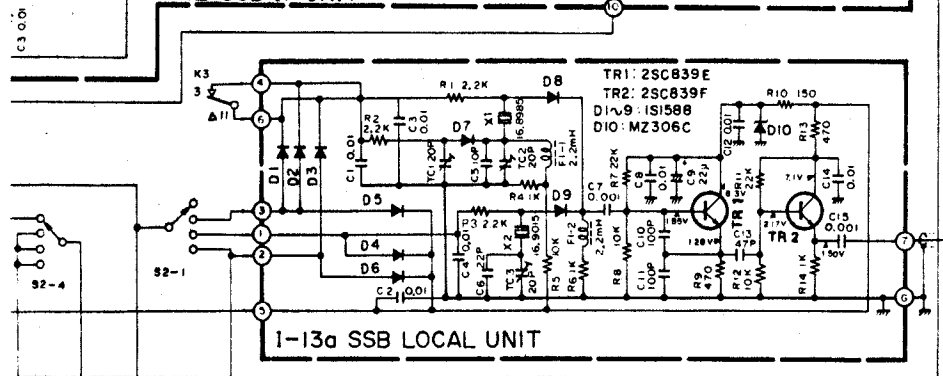

Downloaded by  RadioAmateur.EU

- I-22 U/D COUNTER UNIT
- I-23 DUPLEX UNIT
- I-24 PRIORITY CH UNIT

Downloaded by RadioAmateur.EU

- MODE
- FM
 - USB
 - LSB
 - OCW
- SELECTOR
- 45.90
 - 54.90
 - TUNING
 - A
 - B