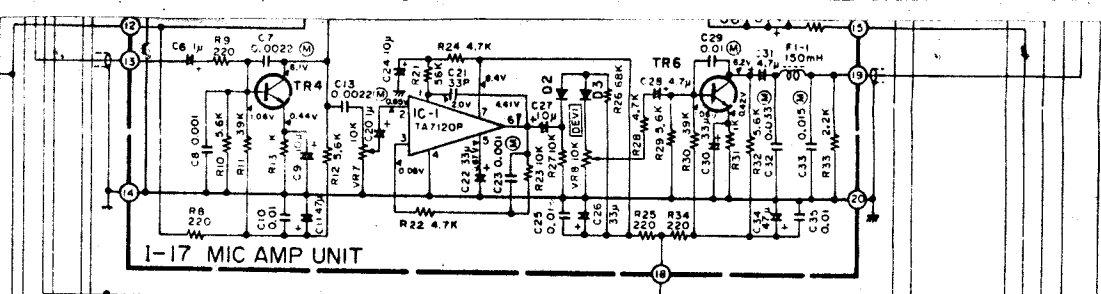

Downloaded by  RadioAmateur.EU

- I-22 U/D COUNTER UNIT
- I-23 DUPLEX UNIT
- I-24 PRIORITY CH UNIT

Downloaded by RadioAmateur.EU

- MODE
- FM
 - USB
 - LSB
 - OCW
- SELECTOR
- 45.90
 - 54.90
 - TUNING
 - A
 - B