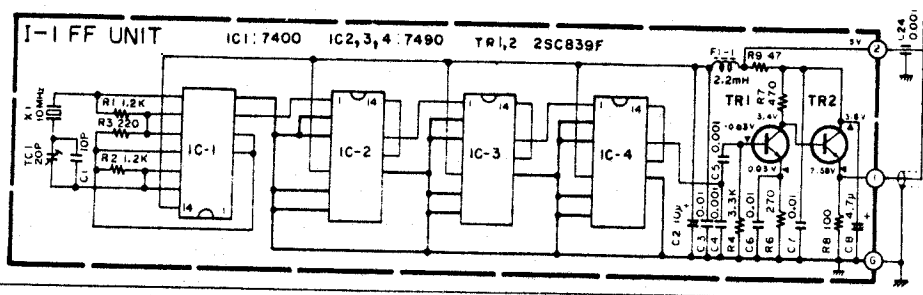

Downloaded by  RadioAmateur.EU

- I-22 U/D COUNTER UNIT
- I-23 DUPLEX UNIT
- I-24 PRIORITY CH UNIT

Downloaded by RadioAmateur.EU

- MODE
- FM
 - USB
 - LSB
 - OCW
- SELECTOR
- 45.90
 - 54.90
 - TUNING
 - A
 - B